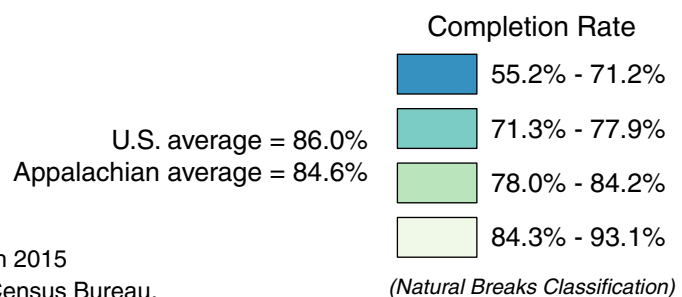

# High School Completion Rates in Appalachia, 2009–2013

(County Rates)

A high school completion rate is the percentage of persons ages 25 and over with a high school diploma or more. The map uses natural breaks in the distribution to organize the data into groups of common values.