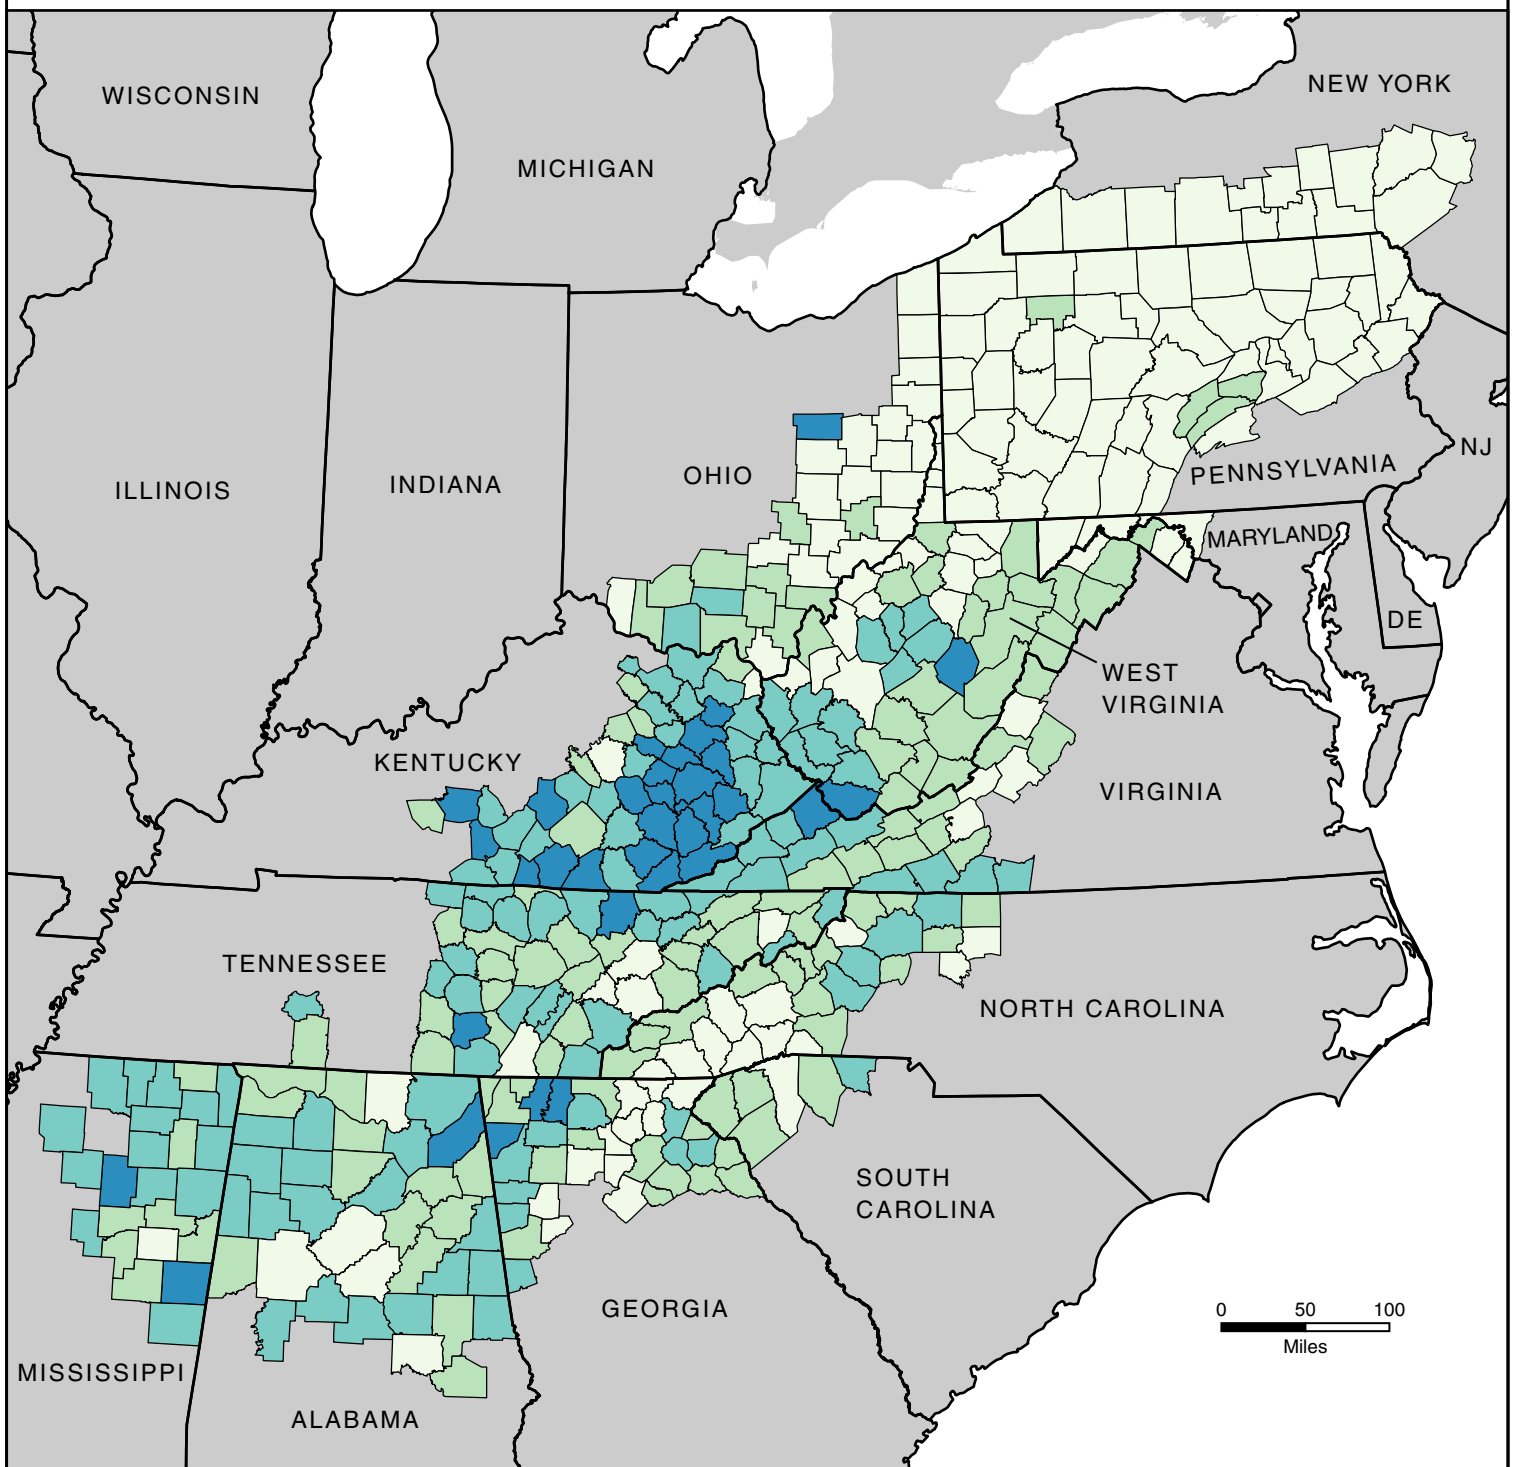

# High School Completion Rates in Appalachia, 2009–2013

(County Rates)

A high school completion rate is the percentage of persons ages 25 and over with a high school diploma or more. The map uses natural breaks in the distribution to organize the data into groups of common values.

Map Created: March 2015  
Data Source: U.S. Census Bureau,  
American Community Survey, 2009–2013