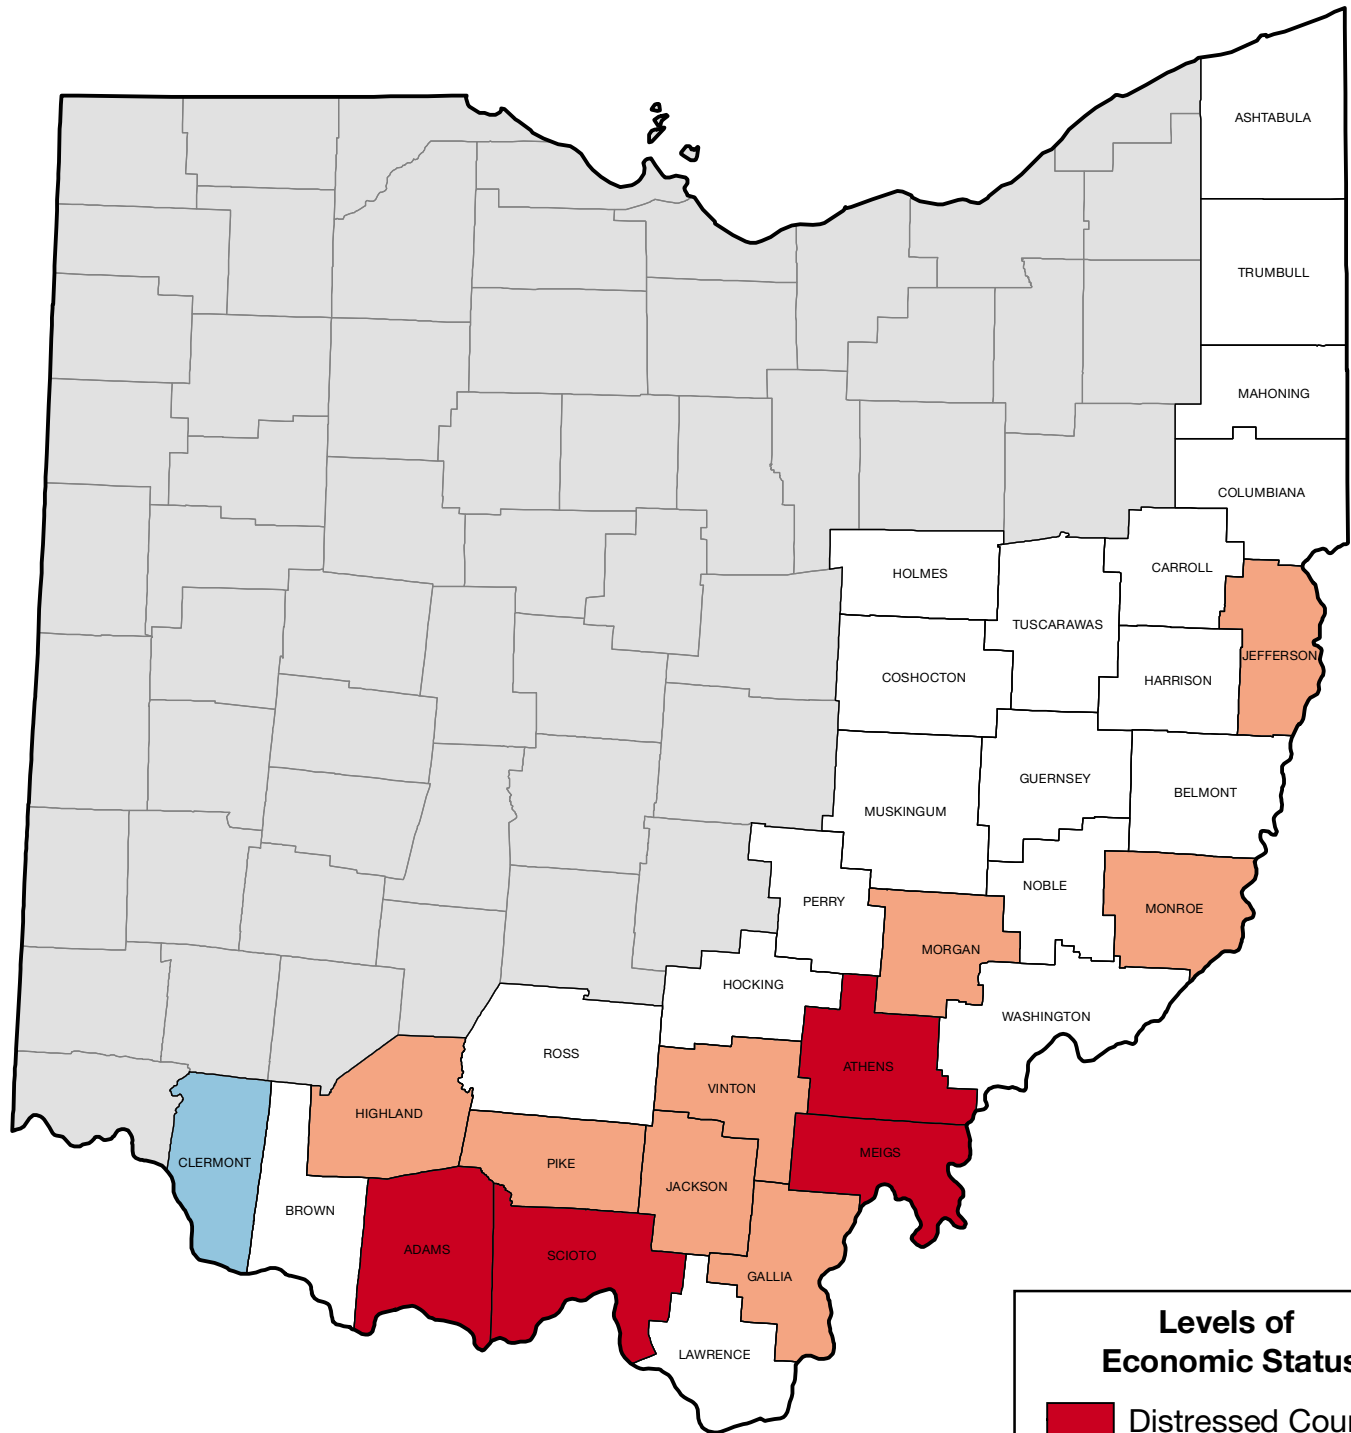

County Economic Status in Appalachian Ohio, Fiscal Year 2018

Levels of Economic Status

- Distressed County
- At-Risk County
- Transitional County
- Competitive County
- Attainment County