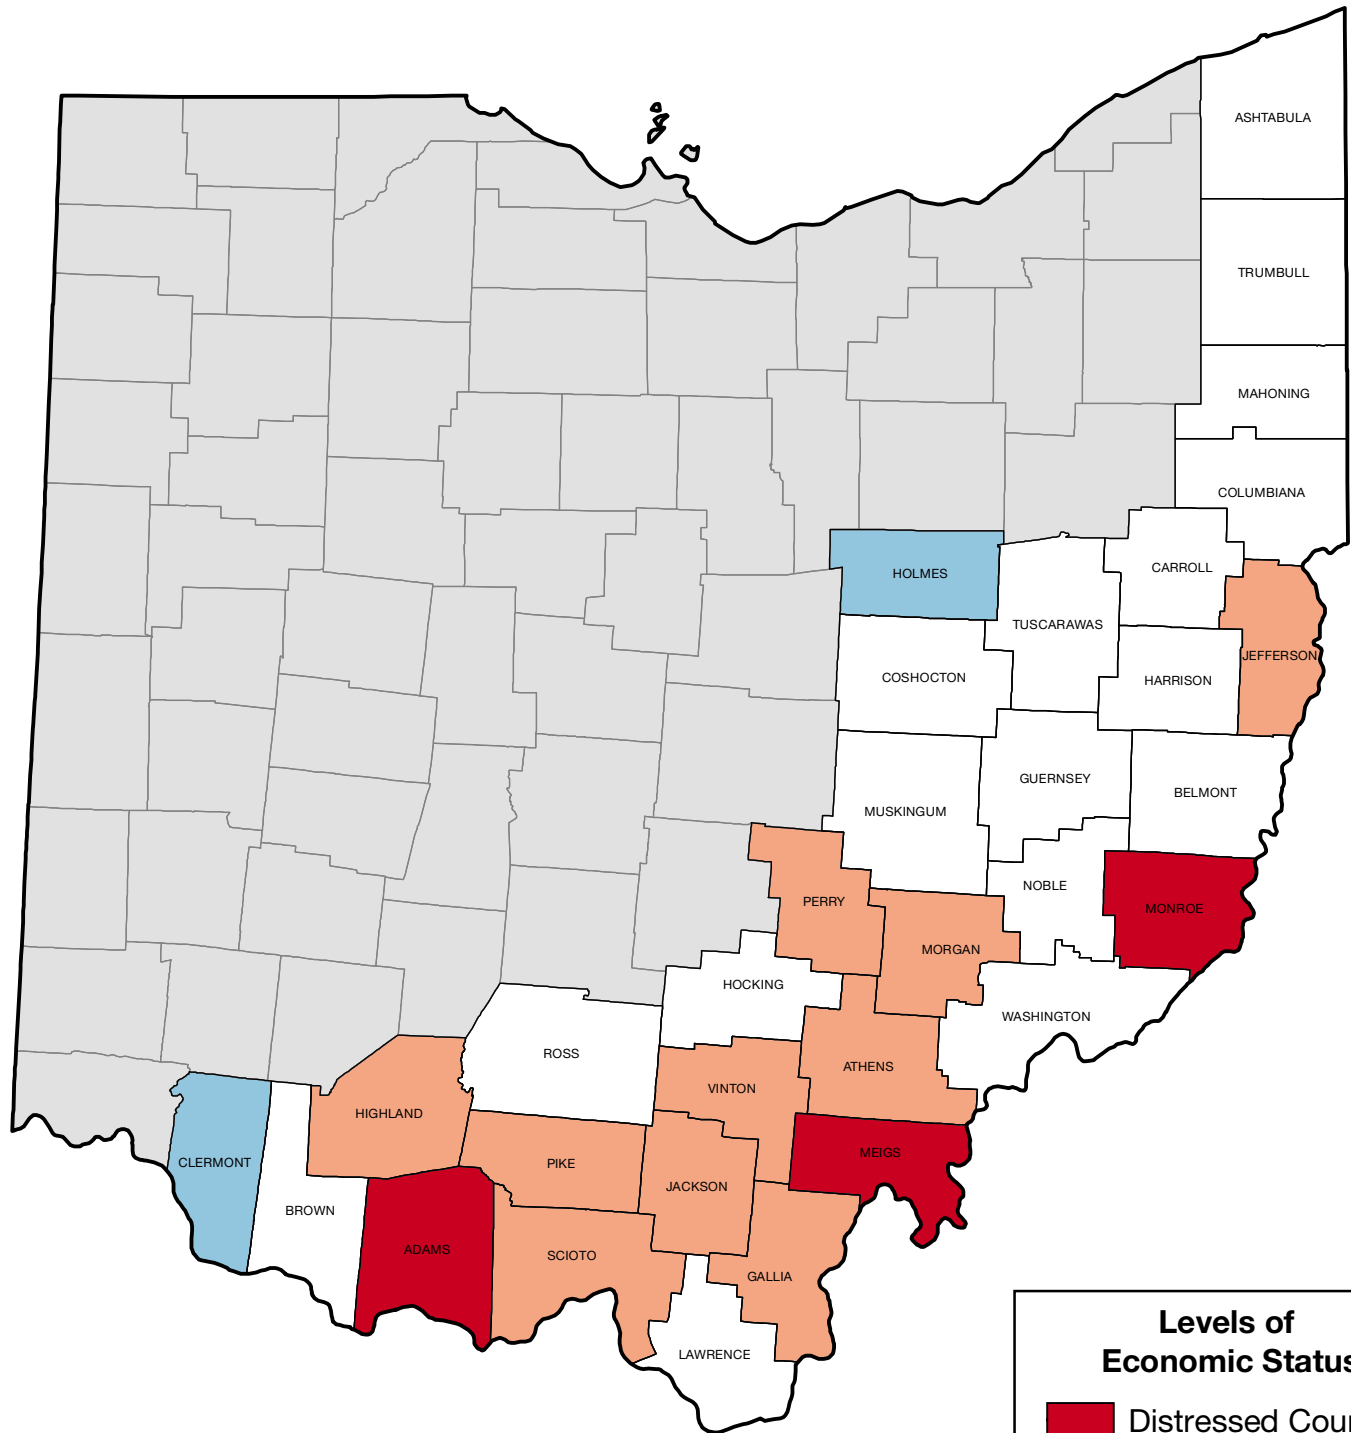

County Economic Status in Appalachian Ohio, Fiscal Year 2019

Levels of Economic Status

- Distressed County
- At-Risk County
- Transitional County
- Competitive County
- Attainment County