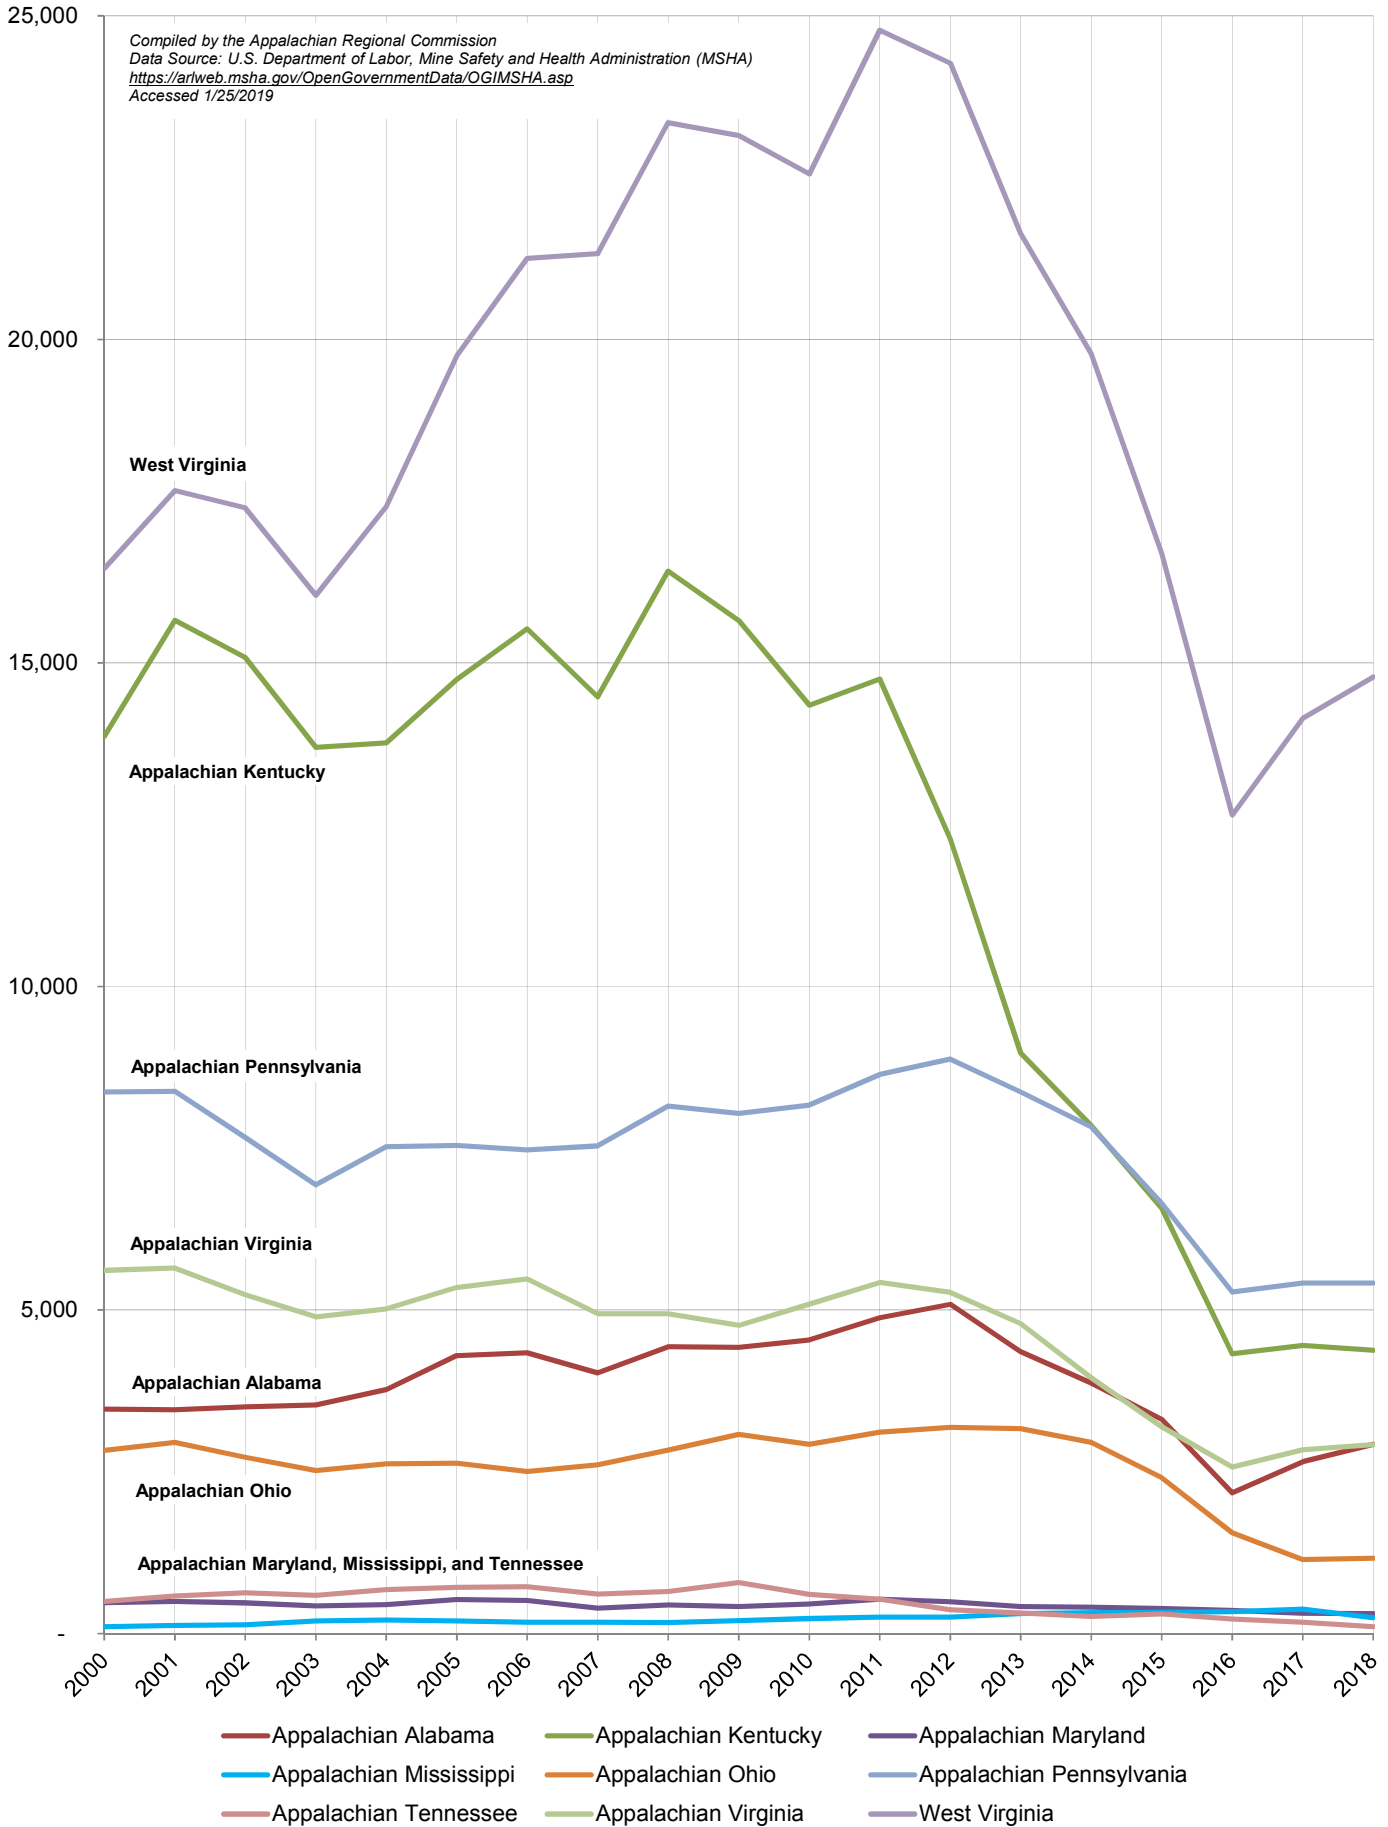

Quarterly Coal Mine Employment in Appalachia Q1 2000 - Q4 2018

Quarterly Coal Mine Employment in Appalachia & U.S. Q1 2000 - Q4 2018

Quarterly Coal Mine Employment in Appalachian States Q1 2000 - Q4 2018

Annual Coal Mine Employment in Appalachia 2000 - 2018

Annual Coal Mine Employment in Appalachia & U.S. 2000 - 2018

Annual Coal Mine Employment in Appalachian States 2000 - 2018

*Compiled by the Appalachian Regional Commission
Data Source: U.S. Department of Labor, Mine Safety and Health Administration (MSHA)
<https://ariweb.msha.gov/OpenGovernmentData/OGIMSHA.asp>
Accessed 1/25/2019*

Quarterly Coal Production in Appalachia Q1 2000 - Q4 2018

Million
Tons

Quarterly Coal Production in Appalachia & U.S. Q1 2000 - Q4 2018

Million
Tons

Quarterly Coal Production in Appalachian States Q1 2000 - Q4 2018