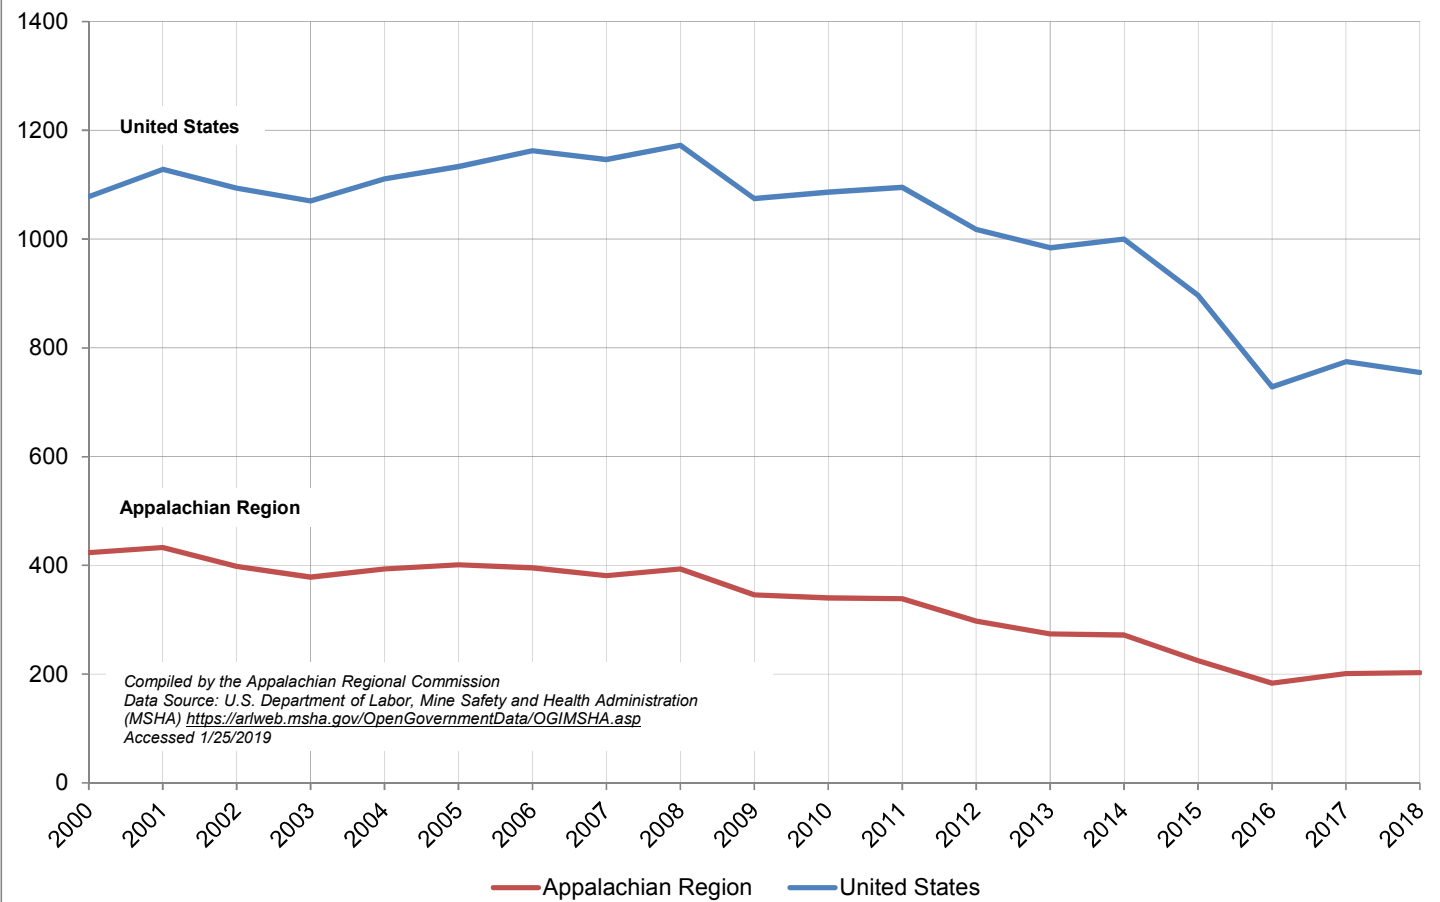

Quarterly Coal Production in Appalachia Q1 2000 - Q4 2018

Million
Tons

Quarterly Coal Production in Appalachia & U.S. Q1 2000 - Q4 2018

Million
Tons

Quarterly Coal Production in Appalachian States Q1 2000 - Q4 2018

Million
Tons

Compiled by the Appalachian Regional Commission
Data Source: U.S. Department of Labor, Mine Safety and Health Administration (MSHA)
<https://ariweb.msha.gov/OpenGovernmentData/OGIMSHA.asp>
Accessed 1/25/2019

Annual Coal Production in Appalachia 2000 - 2018

Million
Tons

Annual Coal Production in Appalachia & U.S. 2000 - 2018

Million
Tons

Annual Coal Production in Appalachian States 2000 - 2018

Million
Tons

*Compiled by the Appalachian Regional Commission
Data Source: U.S. Department of Labor, Mine Safety and Health Administration (MSHA)
<https://ariweb.msha.gov/OpenGovernmentData/OGIMSHA.asp>
Accessed 1/25/2019*