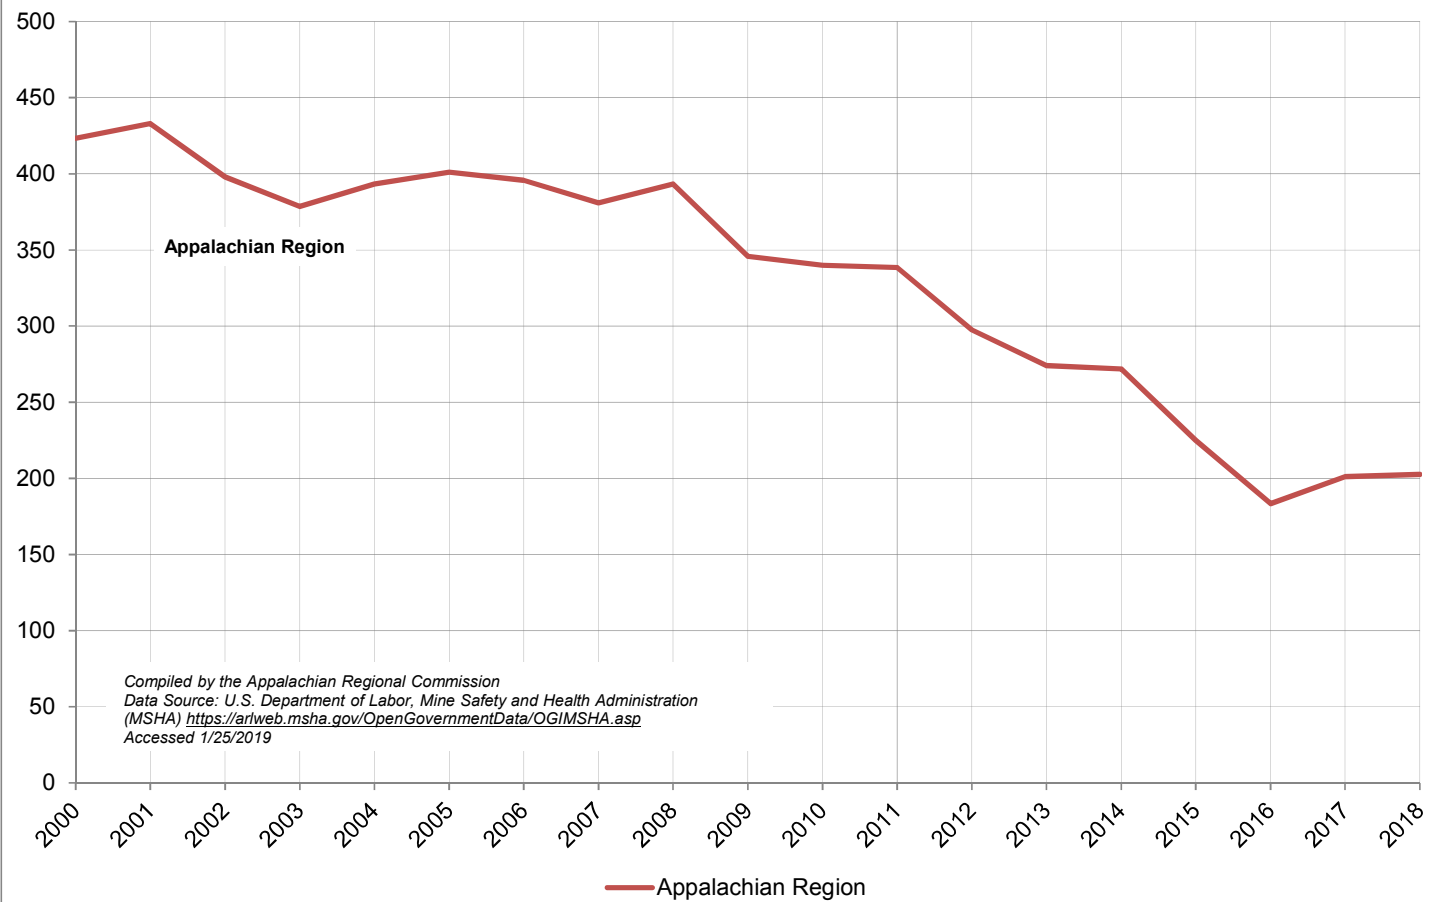

Annual Coal Production in Appalachia 2000 - 2018

Million
Tons