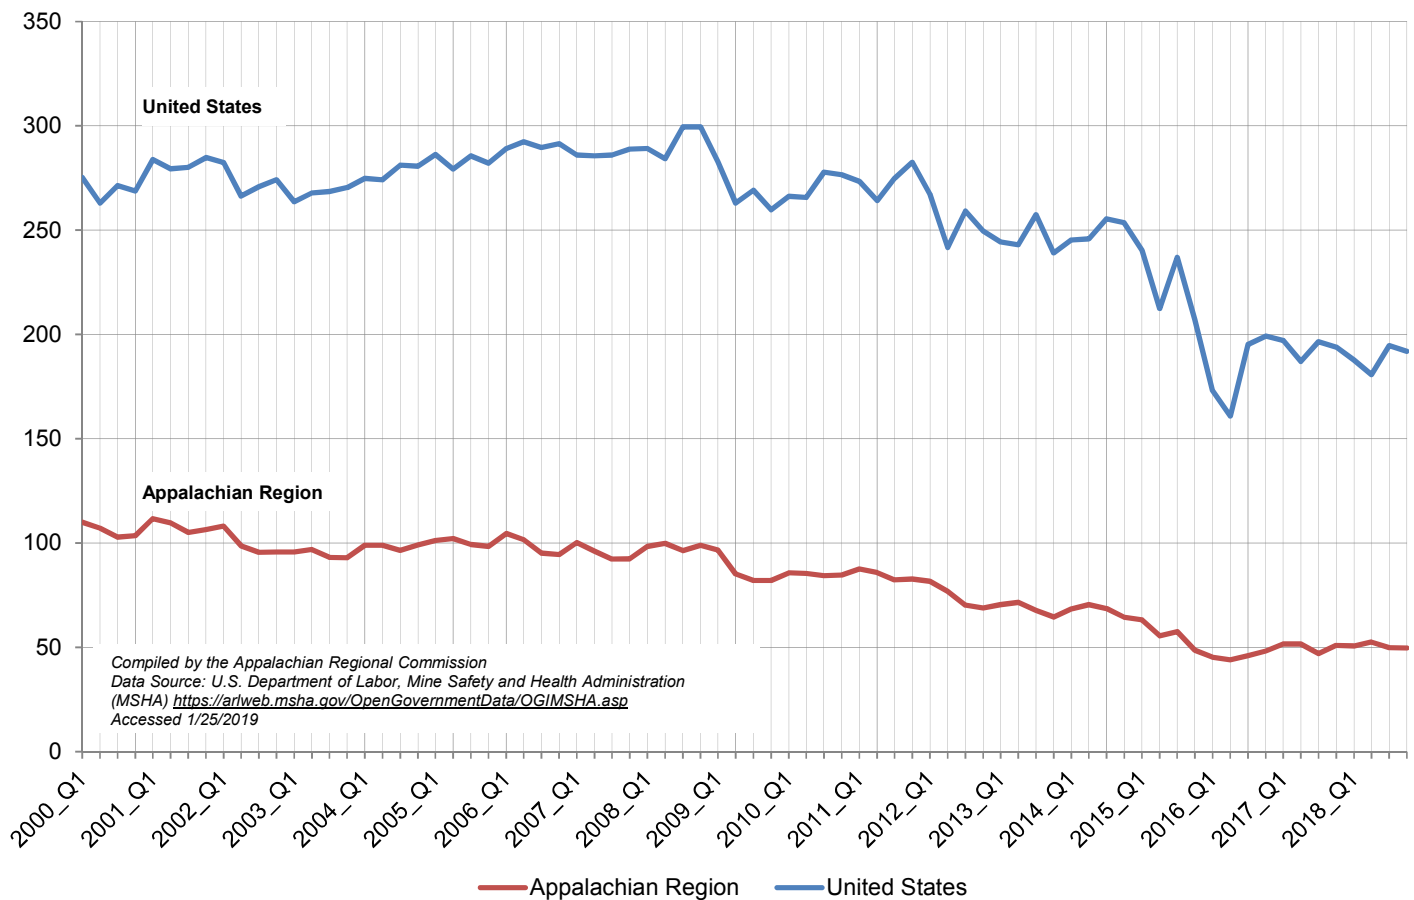

Annual Coal Mine Employment in Appalachia 2000 - 2018

Annual Coal Mine Employment in Appalachia & U.S. 2000 - 2018

Annual Coal Mine Employment in Appalachian States 2000 - 2018

*Compiled by the Appalachian Regional Commission
Data Source: U.S. Department of Labor, Mine Safety and Health Administration (MSHA)
<https://ariweb.msha.gov/OpenGovernmentData/OGIMSHA.asp>
Accessed 1/25/2019*

Quarterly Coal Production in Appalachia Q1 2000 - Q4 2018

Million
Tons

Quarterly Coal Production in Appalachia & U.S. Q1 2000 - Q4 2018

Million
Tons

Quarterly Coal Production in Appalachian States Q1 2000 - Q4 2018