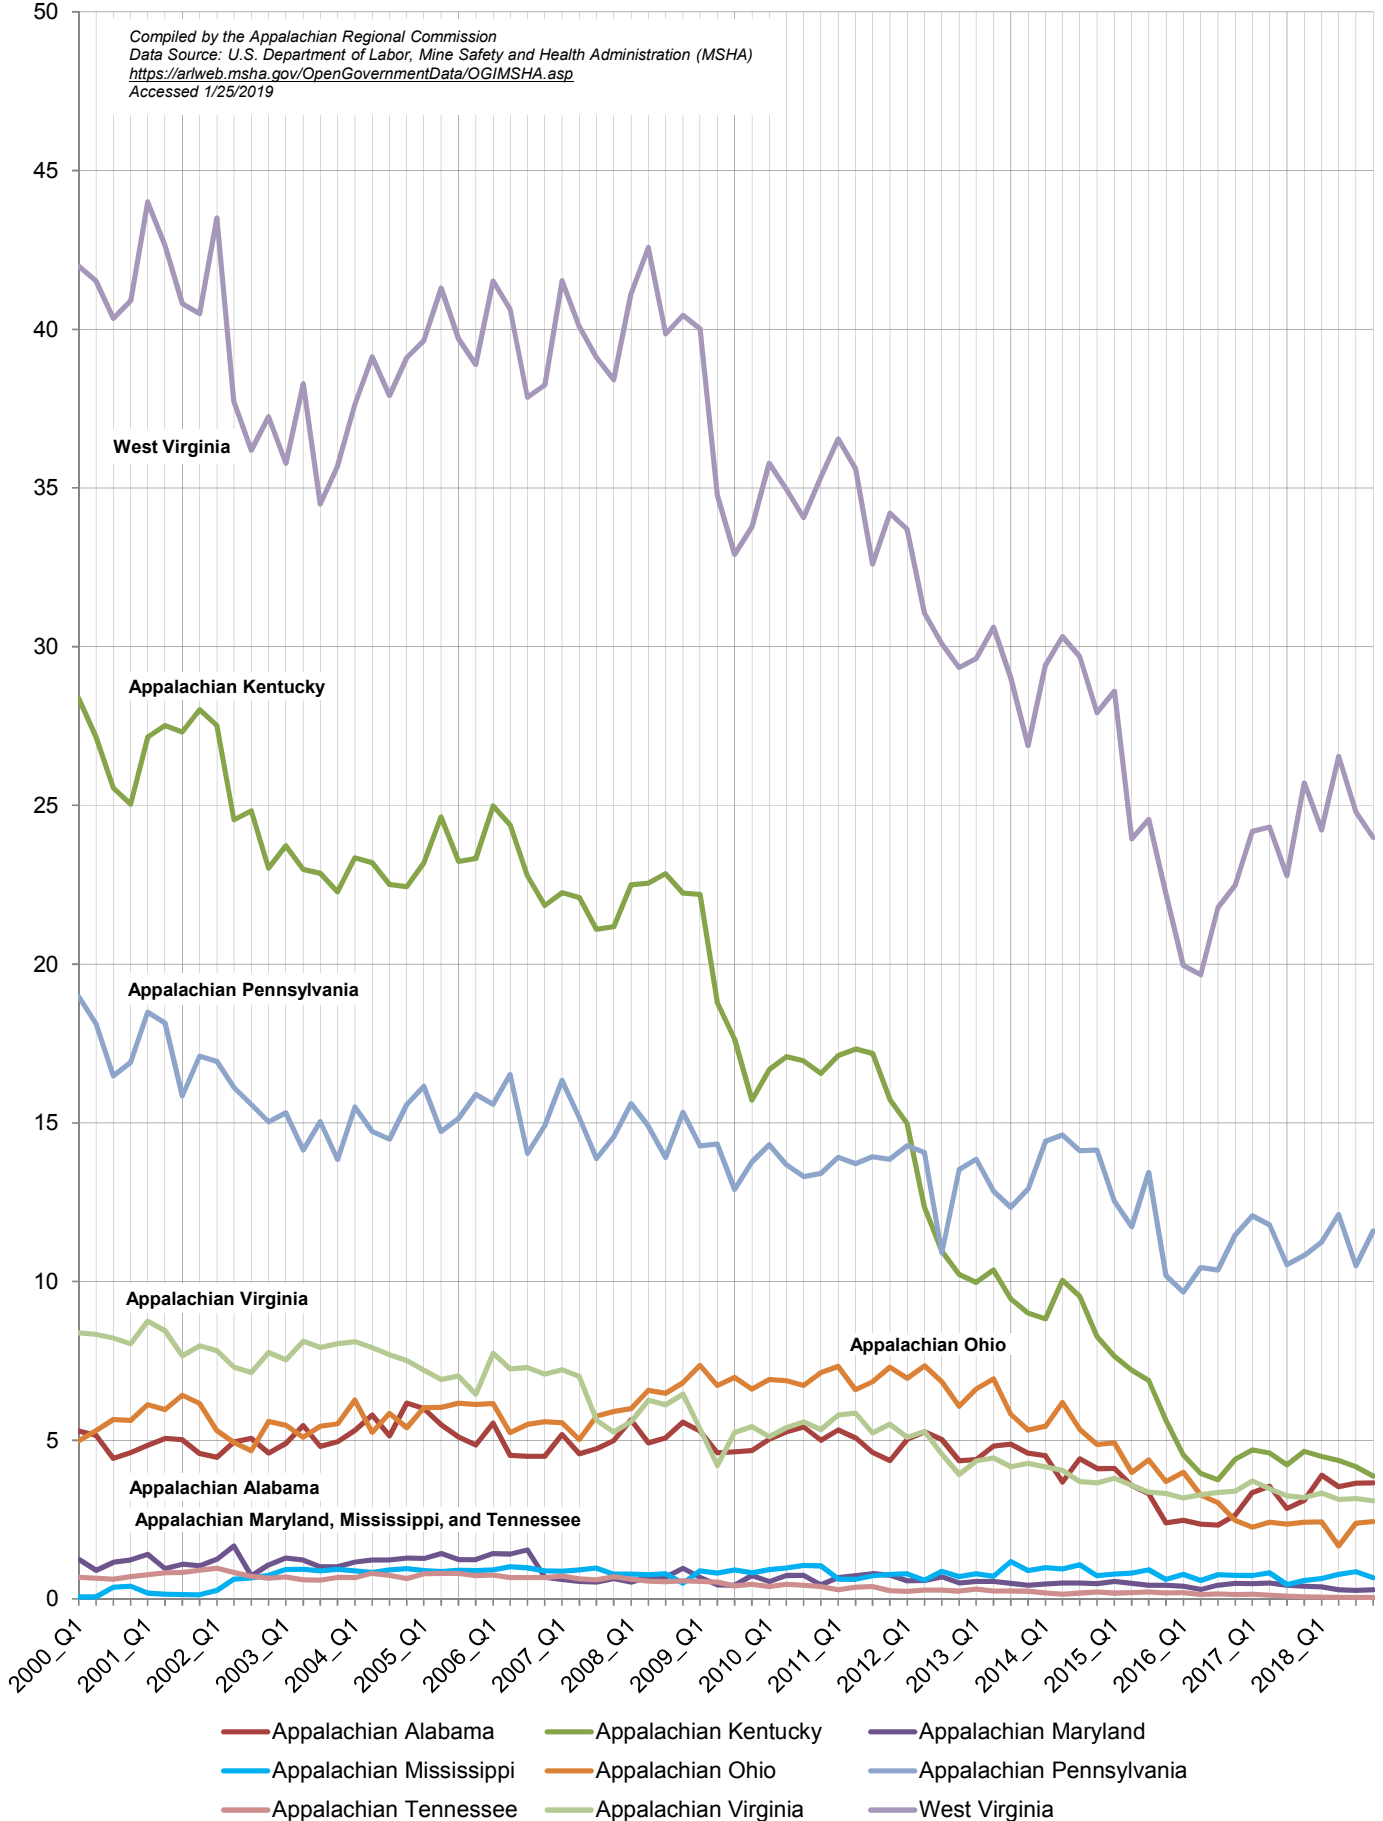

Quarterly Coal Production in Appalachian States Q1 2000 - Q4 2018

Million
Tons

Compiled by the Appalachian Regional Commission
Data Source: U.S. Department of Labor, Mine Safety and Health Administration (MSHA)
<https://ariweb.msha.gov/OpenGovernmentData/OGIMSHA.asp>
Accessed 1/25/2019