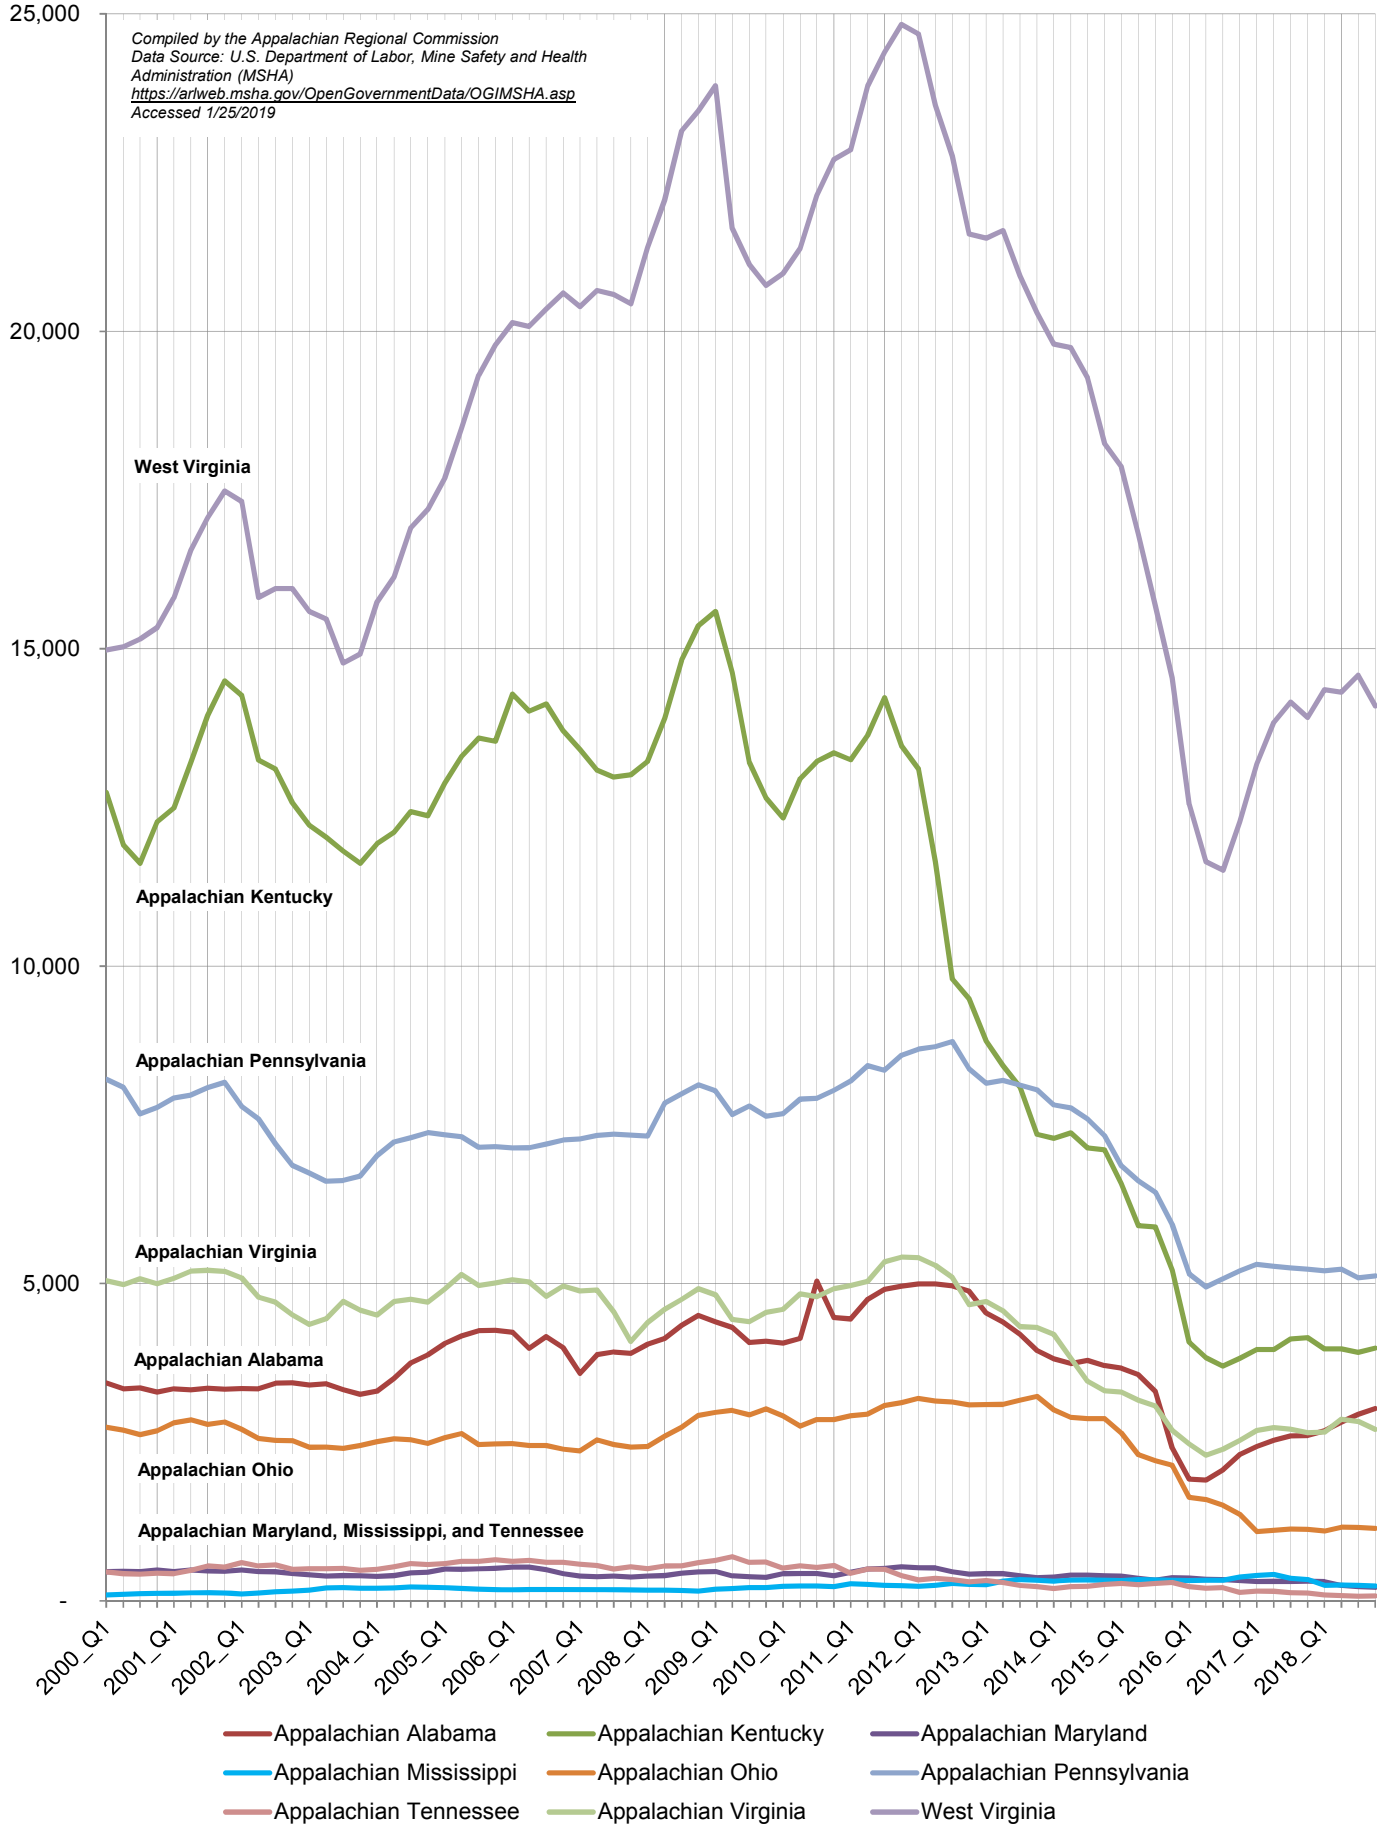

Quarterly Coal Mine Employment in Appalachia Q1 2000 - Q4 2018

Quarterly Coal Mine Employment in Appalachia & U.S. Q1 2000 - Q4 2018

Quarterly Coal Mine Employment in Appalachian States Q1 2000 - Q4 2018

Compiled by the Appalachian Regional Commission
 Data Source: U.S. Department of Labor, Mine Safety and Health
 Administration (MSHA)
<https://arweb.msha.gov/OpenGovernmentData/OGIMSHA.asp>
 Accessed 1/25/2019

Annual Coal Mine Employment in Appalachia 2000 - 2018

Annual Coal Mine Employment in Appalachia & U.S. 2000 - 2018

Annual Coal Mine Employment in Appalachian States 2000 - 2018

*Compiled by the Appalachian Regional Commission
Data Source: U.S. Department of Labor, Mine Safety and Health Administration (MSHA)
<https://ariweb.msha.gov/OpenGovernmentData/OGIMSHA.asp>
Accessed 1/25/2019*