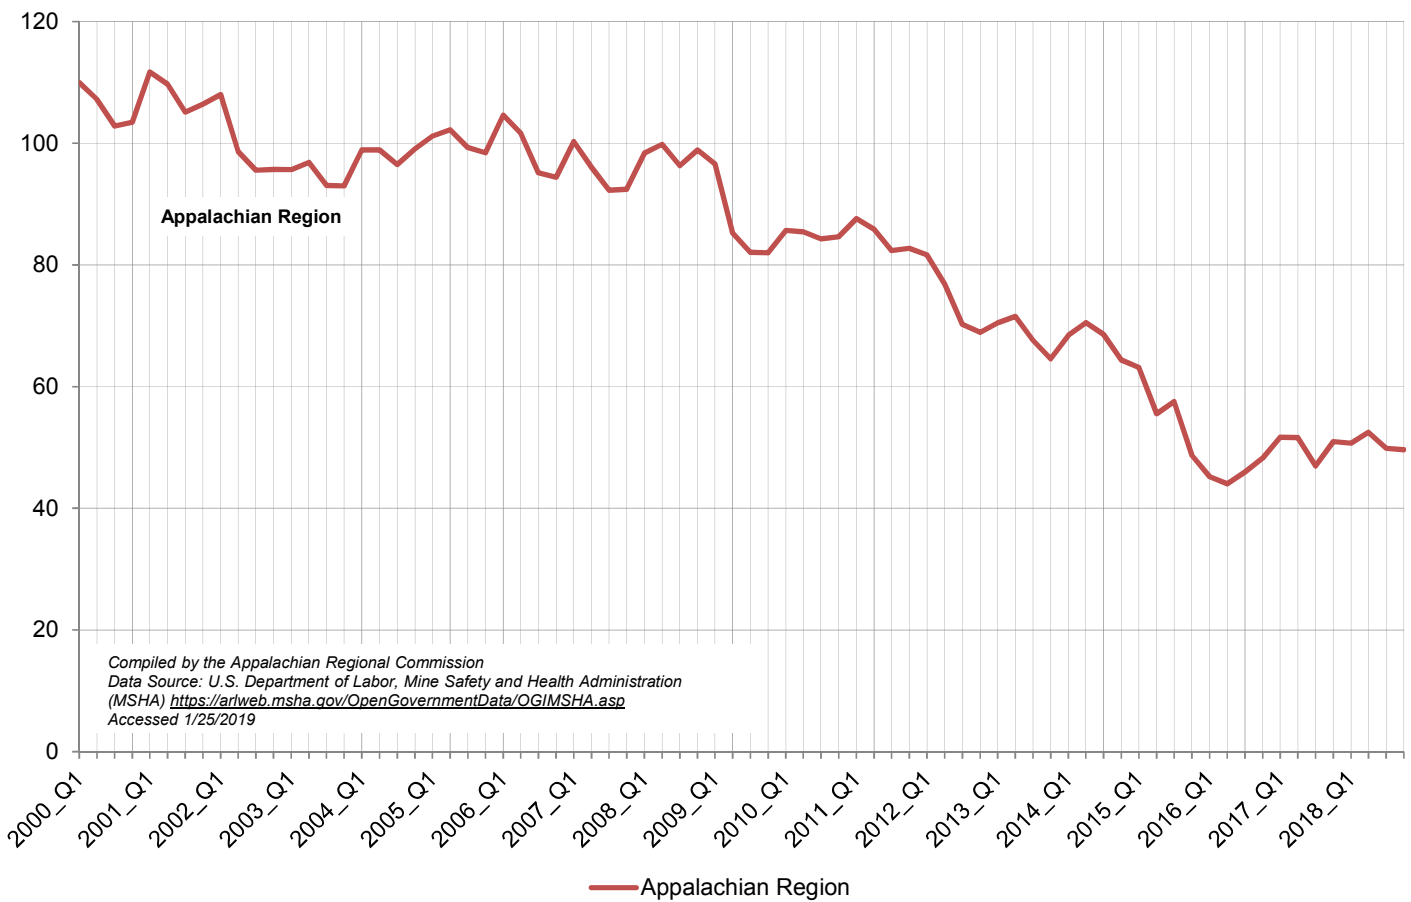

Annual Coal Mine Employment in Appalachia 2000 - 2018

Annual Coal Mine Employment in Appalachia & U.S. 2000 - 2018

Annual Coal Mine Employment in Appalachian States 2000 - 2018

*Compiled by the Appalachian Regional Commission
Data Source: U.S. Department of Labor, Mine Safety and Health Administration (MSHA)
<https://ariweb.msha.gov/OpenGovernmentData/OGIMSHA.asp>
Accessed 1/25/2019*

Quarterly Coal Production in Appalachia Q1 2000 - Q4 2018

Million
Tons

Quarterly Coal Production in Appalachia & U.S. Q1 2000 - Q4 2018

Million
Tons

Quarterly Coal Production in Appalachian States Q1 2000 - Q4 2018