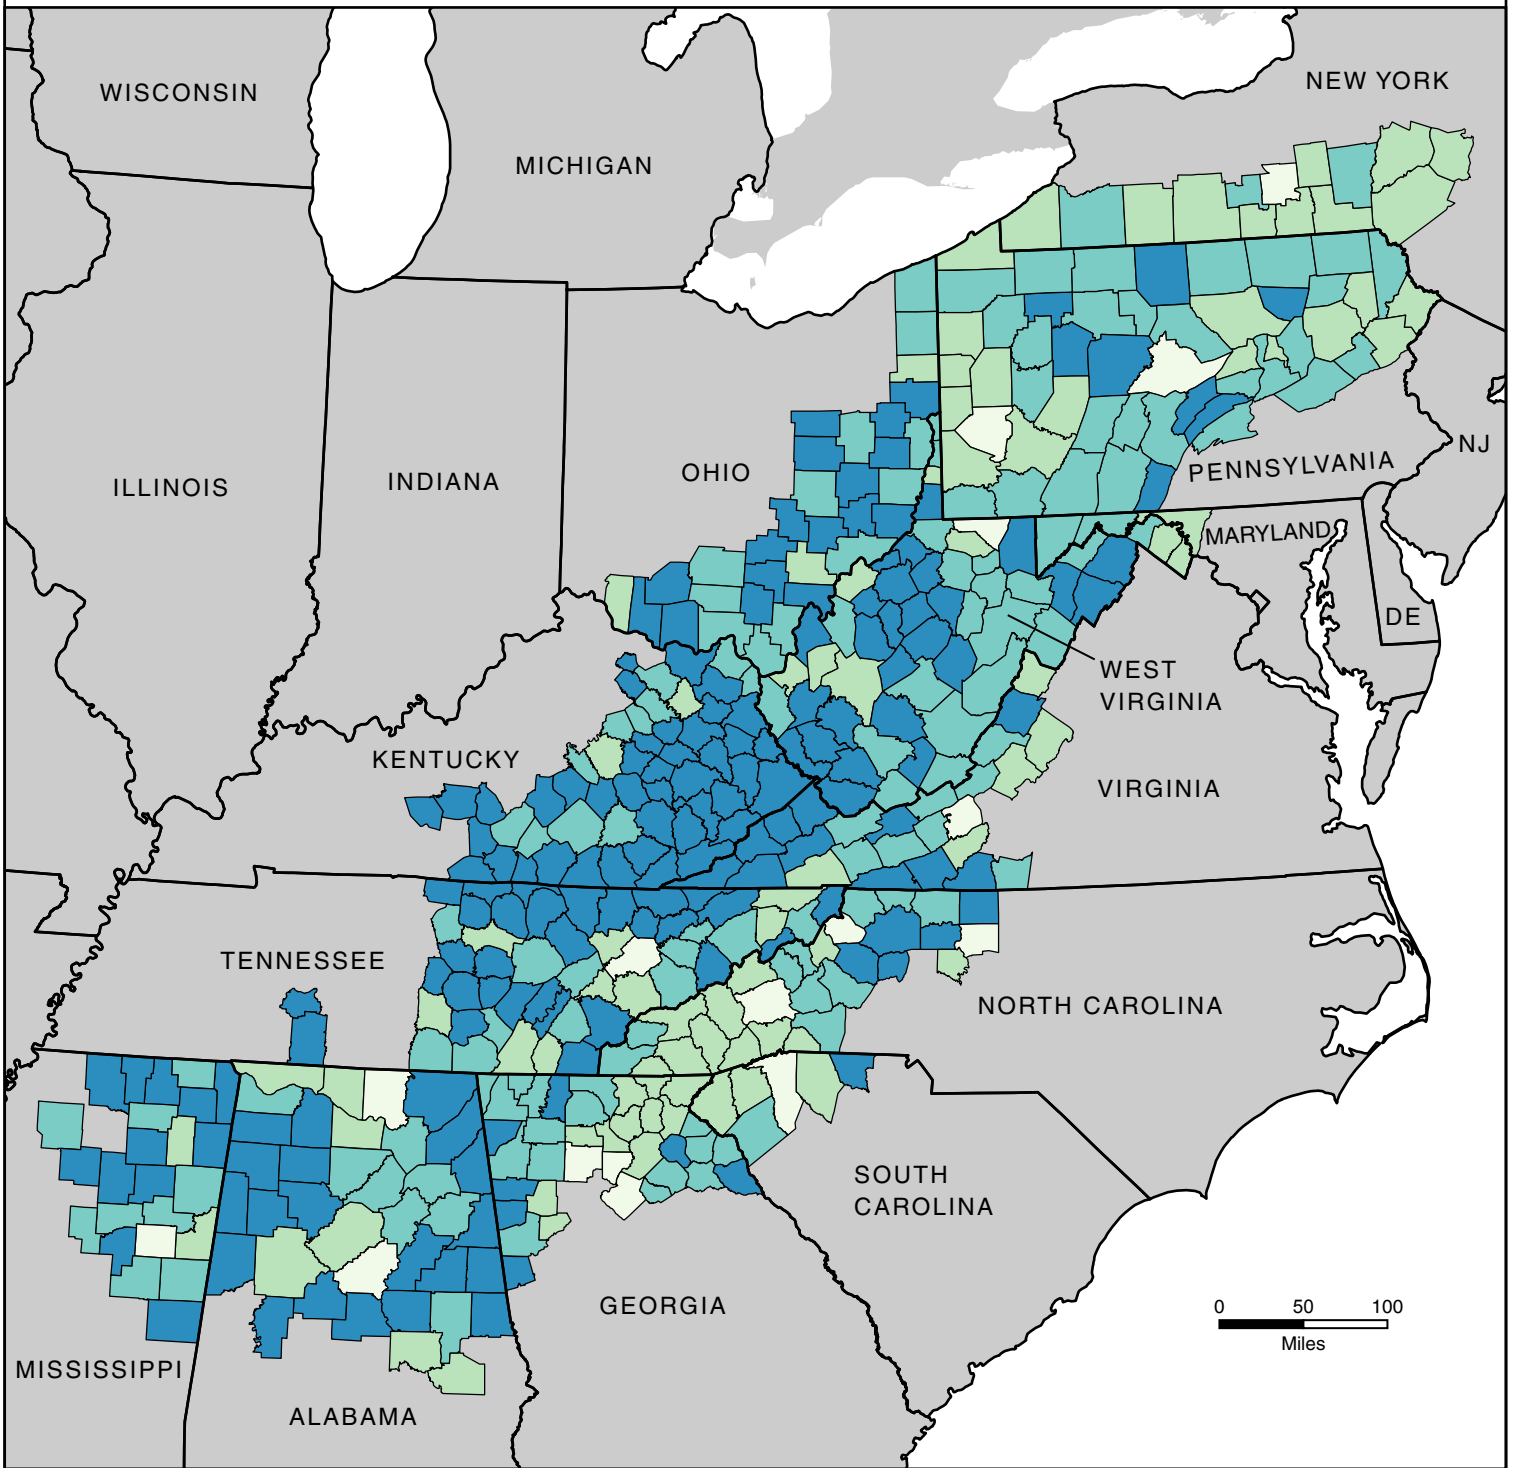

College Completion Rates in Appalachia, 2006–2010

(County Rates)

A college completion rate is the percentage of persons ages 25 and over with a bachelor's degree or more. The map uses natural breaks in the distribution to organize the data into groups of common values.

Map Created: October 2013
Data Source: U.S. Census Bureau,
American Community Survey, 2006–2010