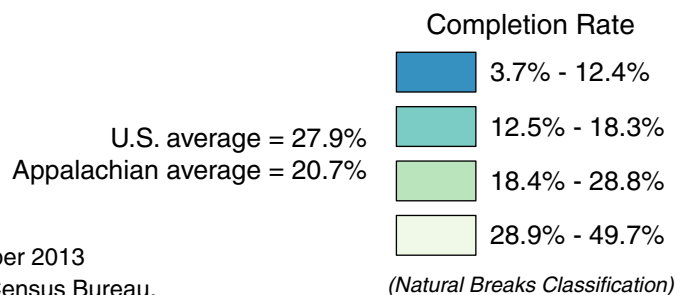

College Completion Rates in Appalachia, 2006–2010

(County Rates)

A college completion rate is the percentage of persons ages 25 and over with a bachelor's degree or more. The map uses natural breaks in the distribution to organize the data into groups of common values.