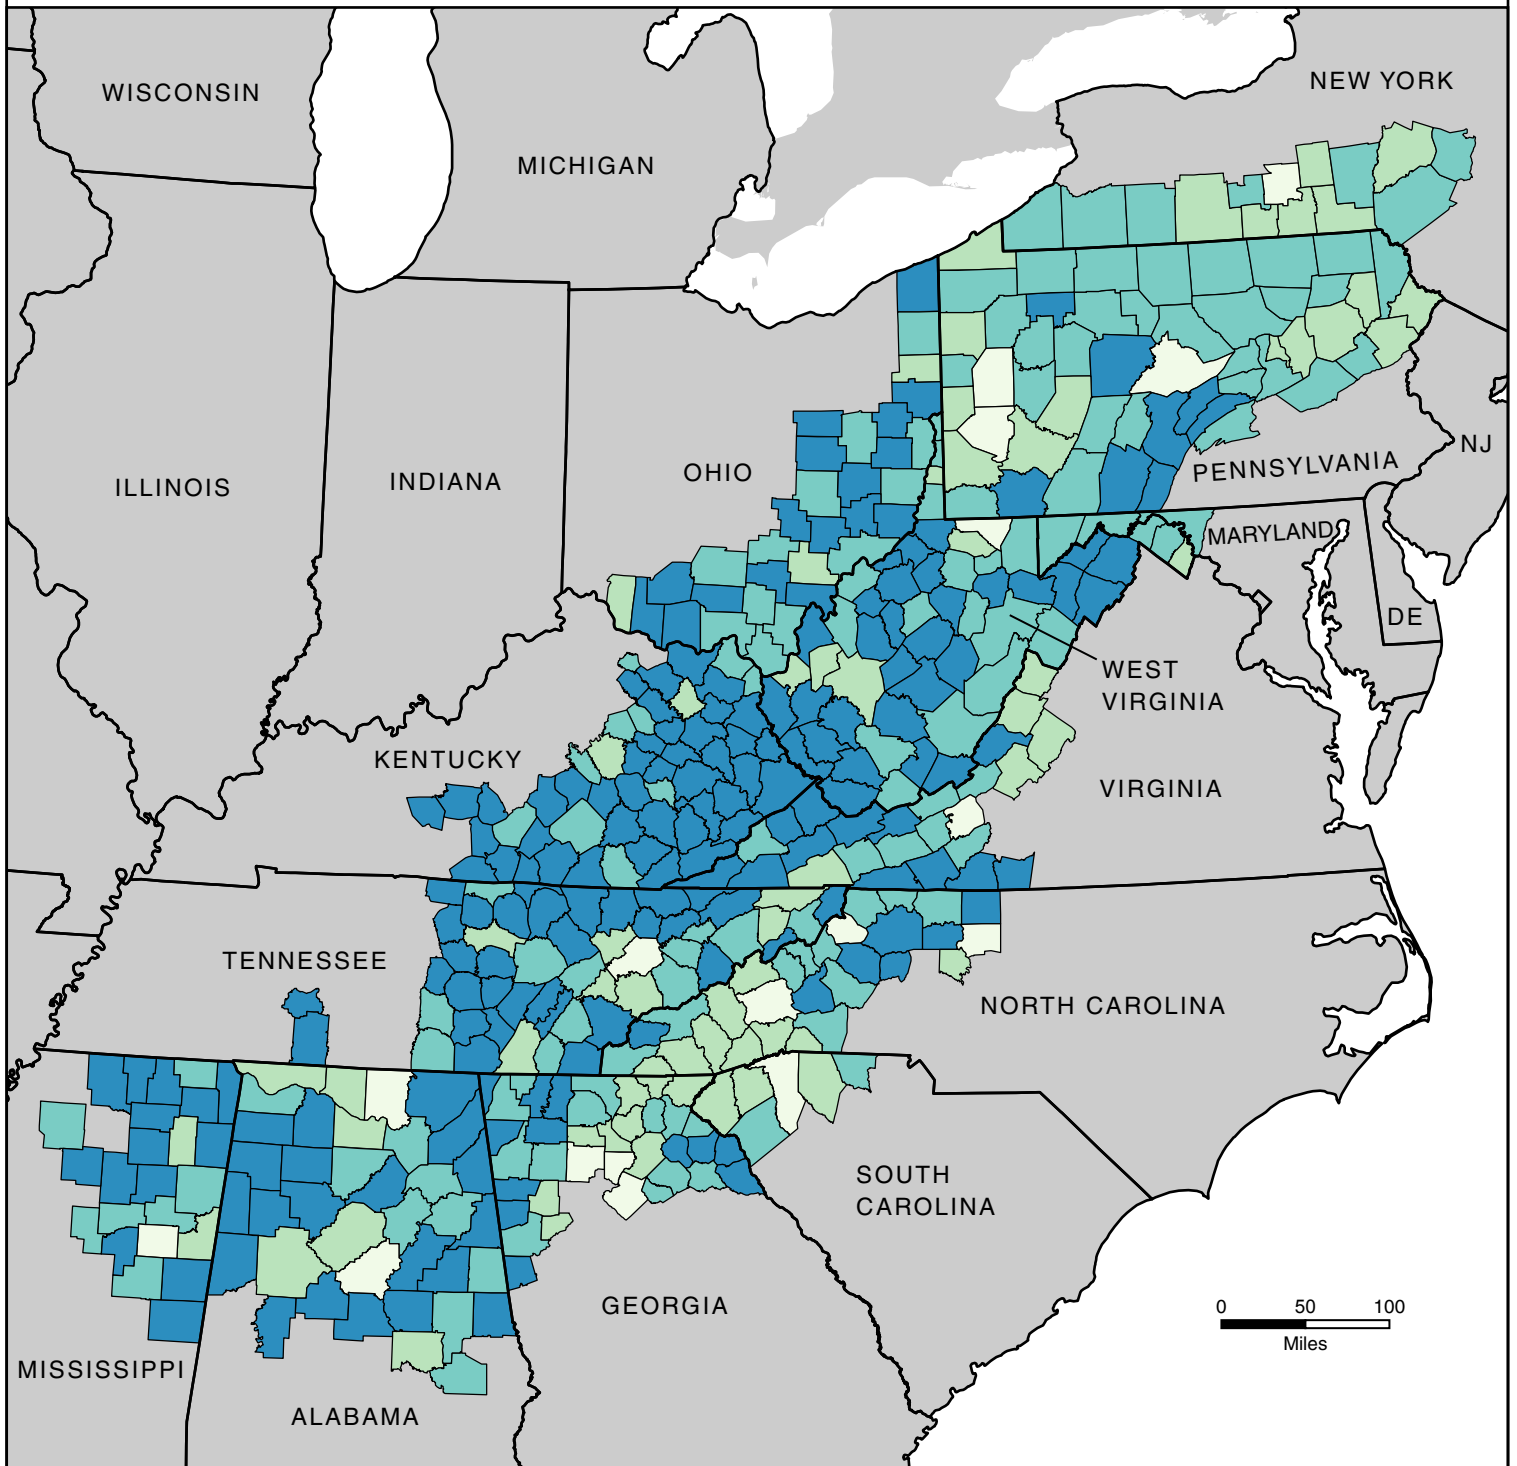

College Completion Rates in Appalachia, 2011–2015

(County Rates)

A college completion rate is the percentage of persons ages 25 and over with a bachelor's degree or more. The map uses natural breaks in the distribution to organize the data into groups of common values.

Map Created: August 2017
Data Source: U.S. Census Bureau,
American Community Survey, 2011–2015