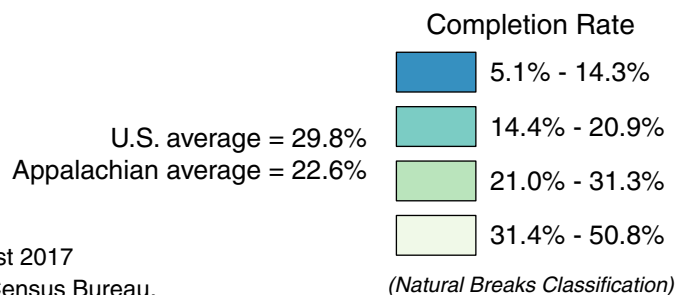

College Completion Rates in Appalachia, 2011–2015

(County Rates)

A college completion rate is the percentage of persons ages 25 and over with a bachelor's degree or more. The map uses natural breaks in the distribution to organize the data into groups of common values.