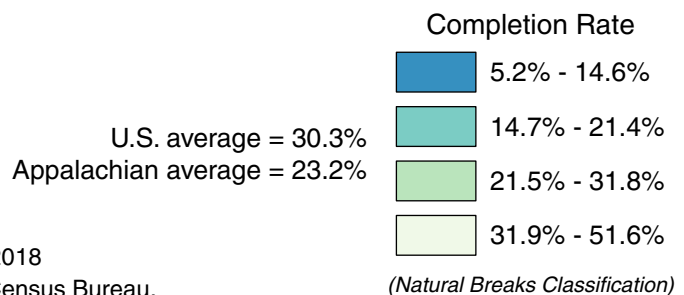

College Completion Rates in Appalachia, 2012–2016

(County Rates)

A college completion rate is the percentage of persons ages 25 and over with a bachelor's degree or more. The map uses natural breaks in the distribution to organize the data into groups of common values.