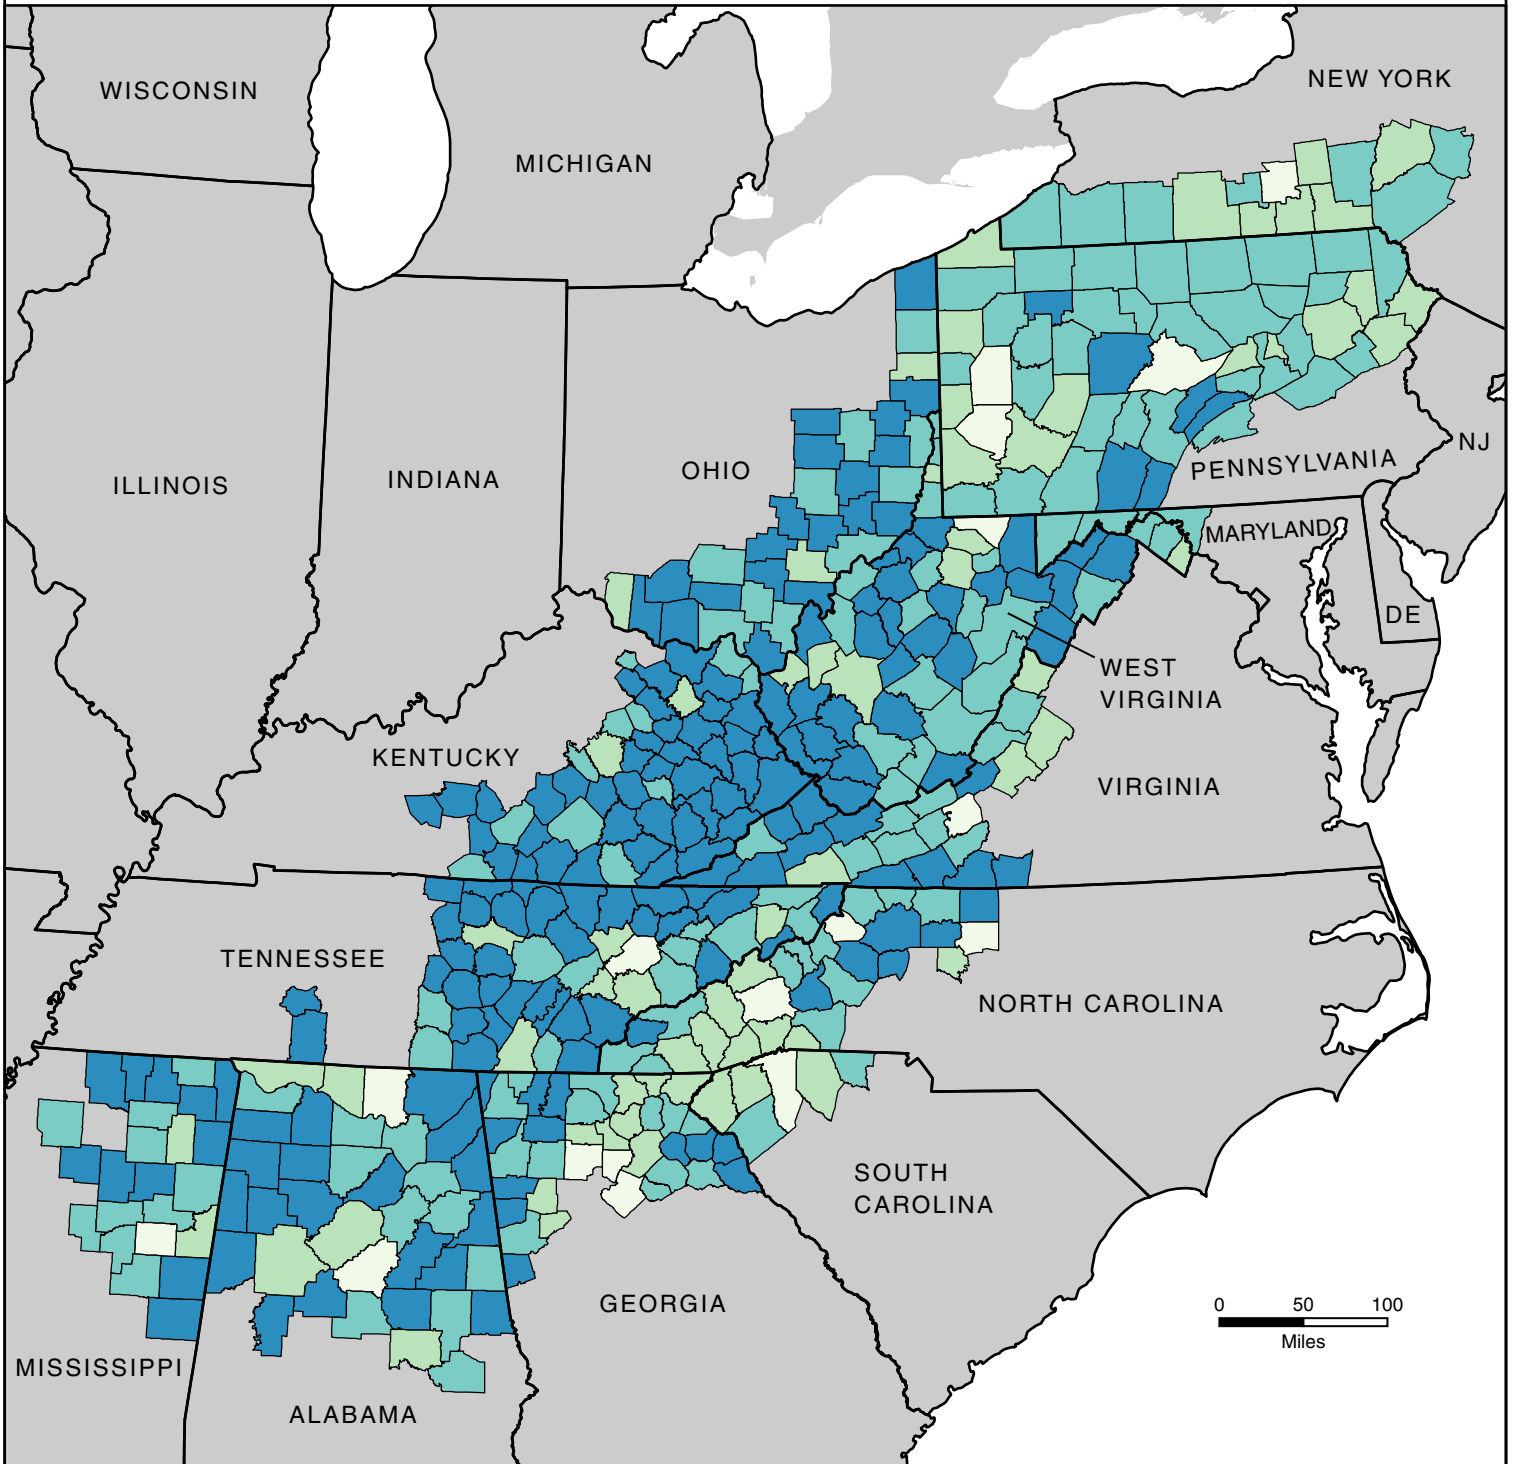

College Completion Rates in Appalachia, 2012–2016

(County Rates)

A college completion rate is the percentage of persons ages 25 and over with a bachelor's degree or more. The map uses natural breaks in the distribution to organize the data into groups of common values.

Map Created: July 2018
Data Source: U.S. Census Bureau,
American Community Survey, 2012–2016