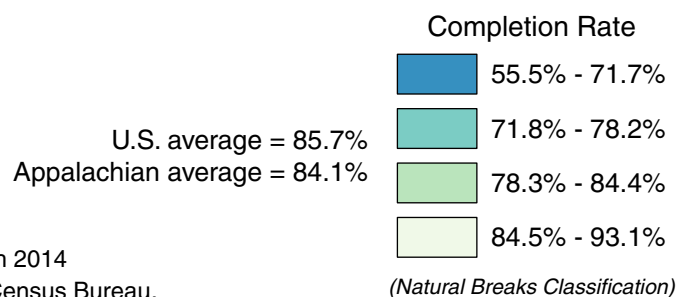

High School Completion Rates in Appalachia, 2008–2012

(County Rates)

A high school completion rate is the percentage of persons ages 25 and over with a high school diploma or more. The map uses natural breaks in the distribution to organize the data into groups of common values.