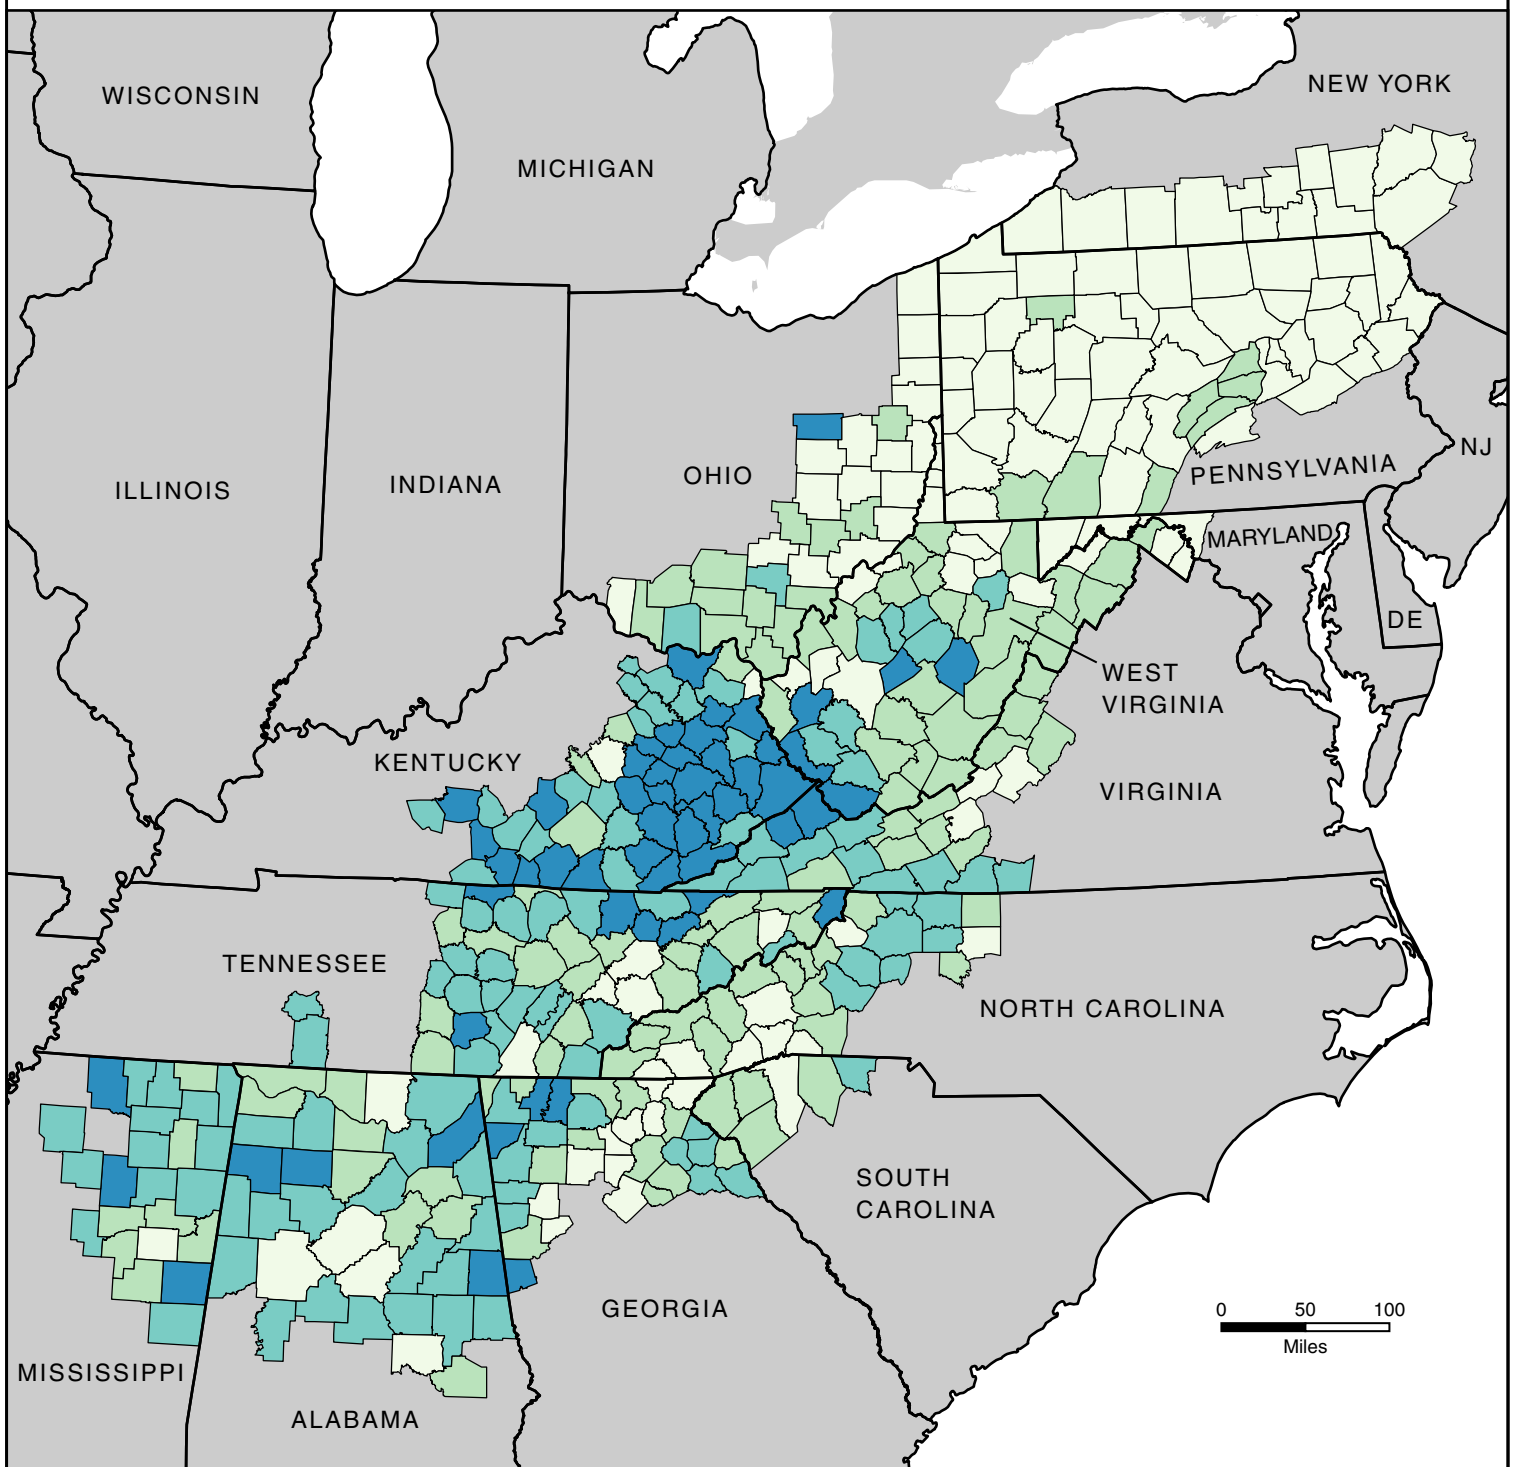

High School Completion Rates in Appalachia, 2008–2012

(County Rates)

A high school completion rate is the percentage of persons ages 25 and over with a high school diploma or more. The map uses natural breaks in the distribution to organize the data into groups of common values.

Map Created: March 2014
Data Source: U.S. Census Bureau,
American Community Survey, 2008–2012