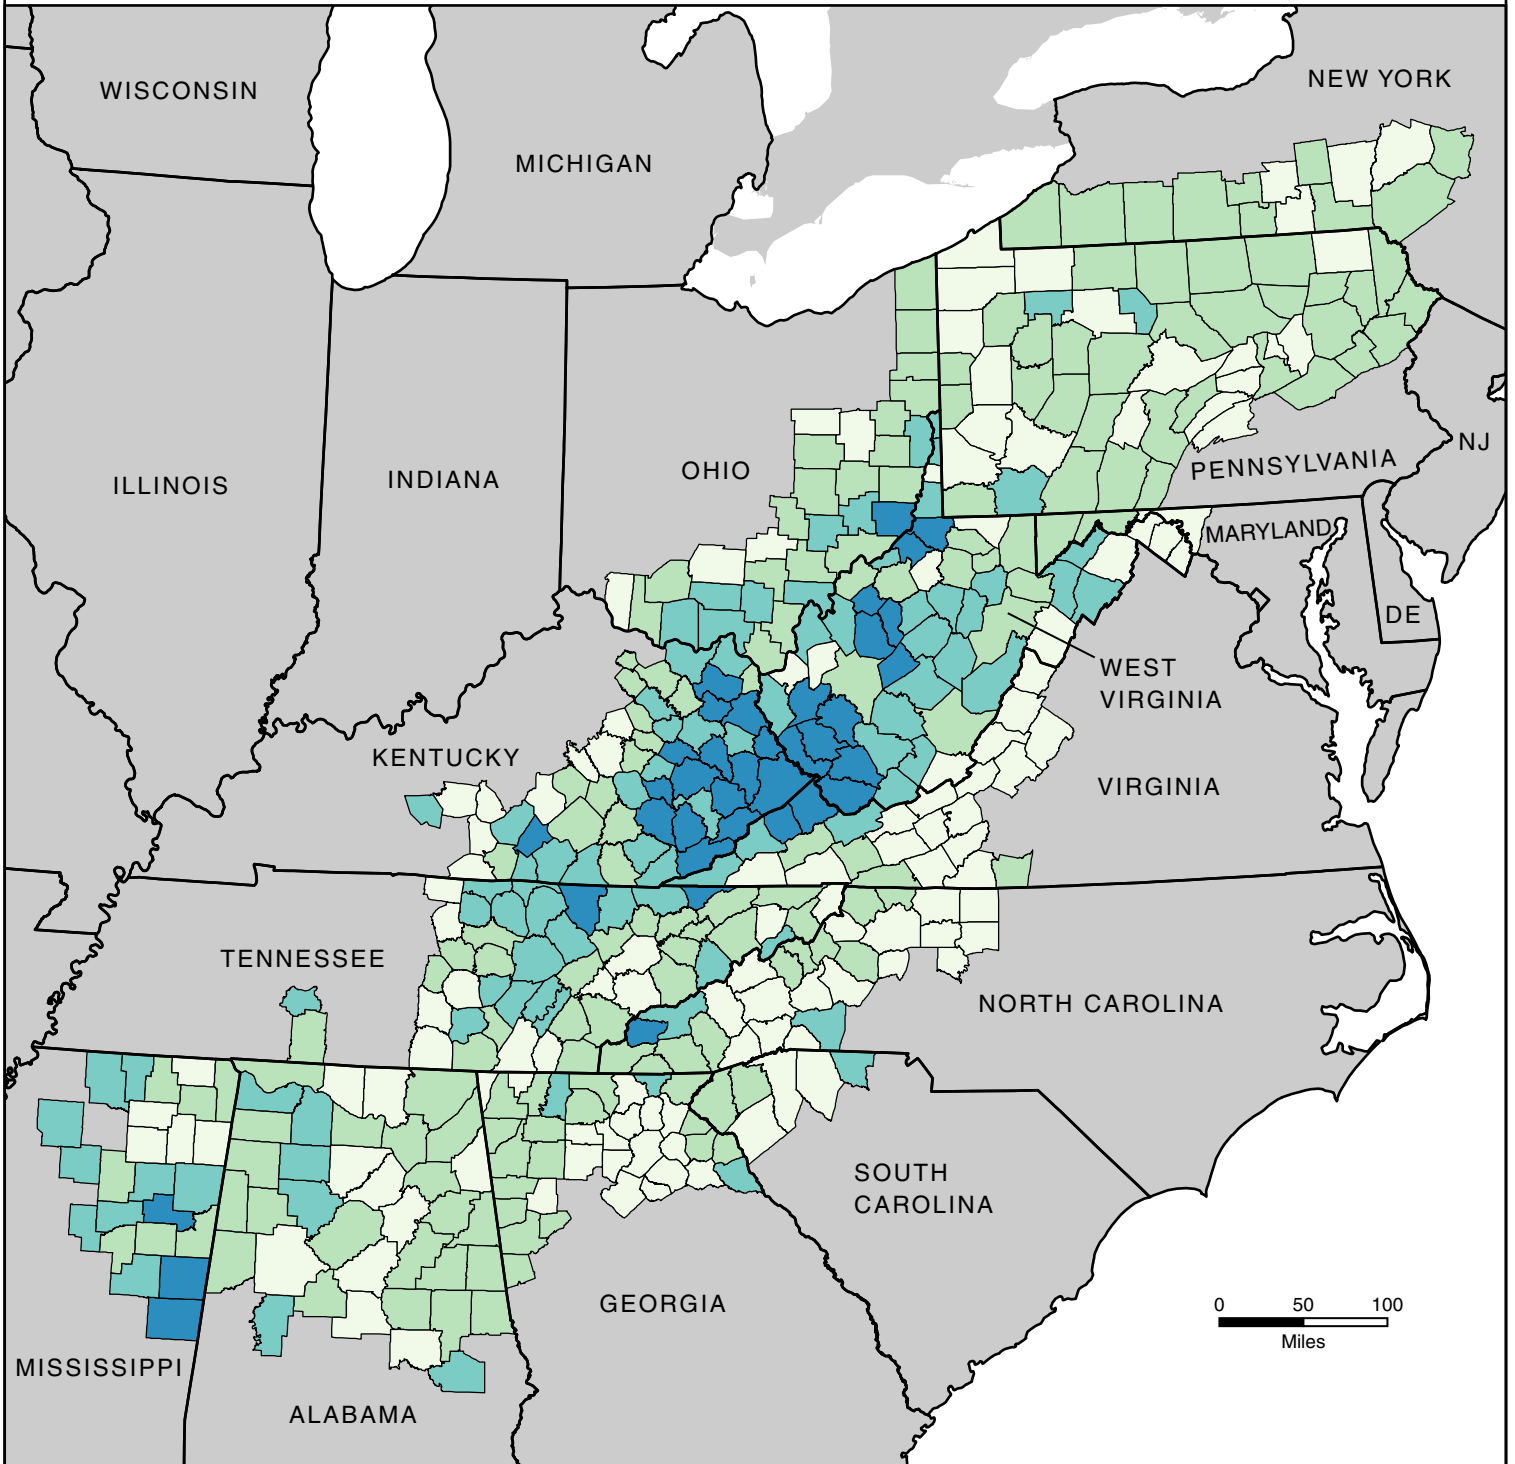

Unemployment Rates in Appalachia, 2015

(County Rates)

An unemployment rate is the number of unemployed persons as a percentage of the civilian labor force. The map uses natural breaks in the distribution to organize the data into groups of common values.