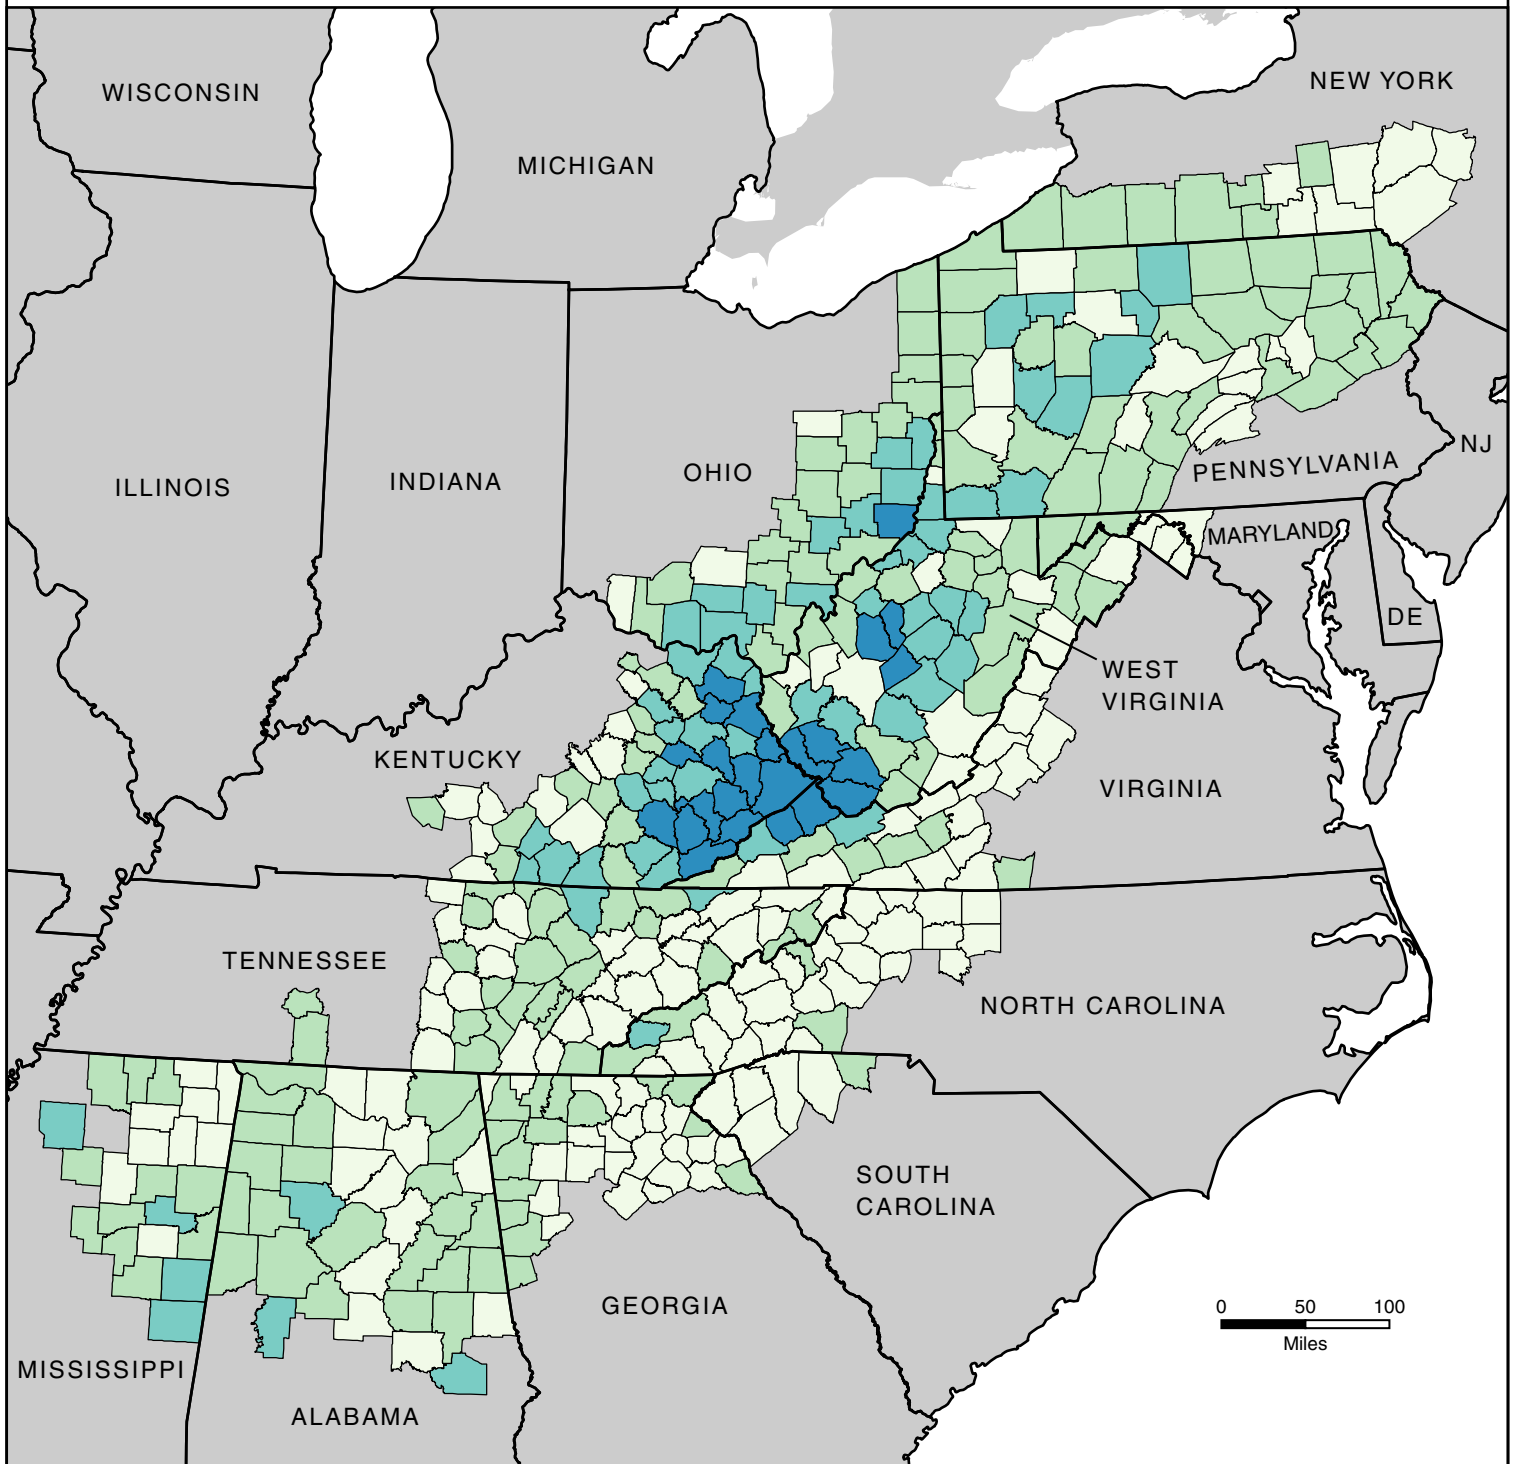

Unemployment Rates in Appalachia, 2016

(County Rates)

An unemployment rate is the number of unemployed persons as a percentage of the civilian labor force. The map uses natural breaks in the distribution to organize the data into groups of common values.