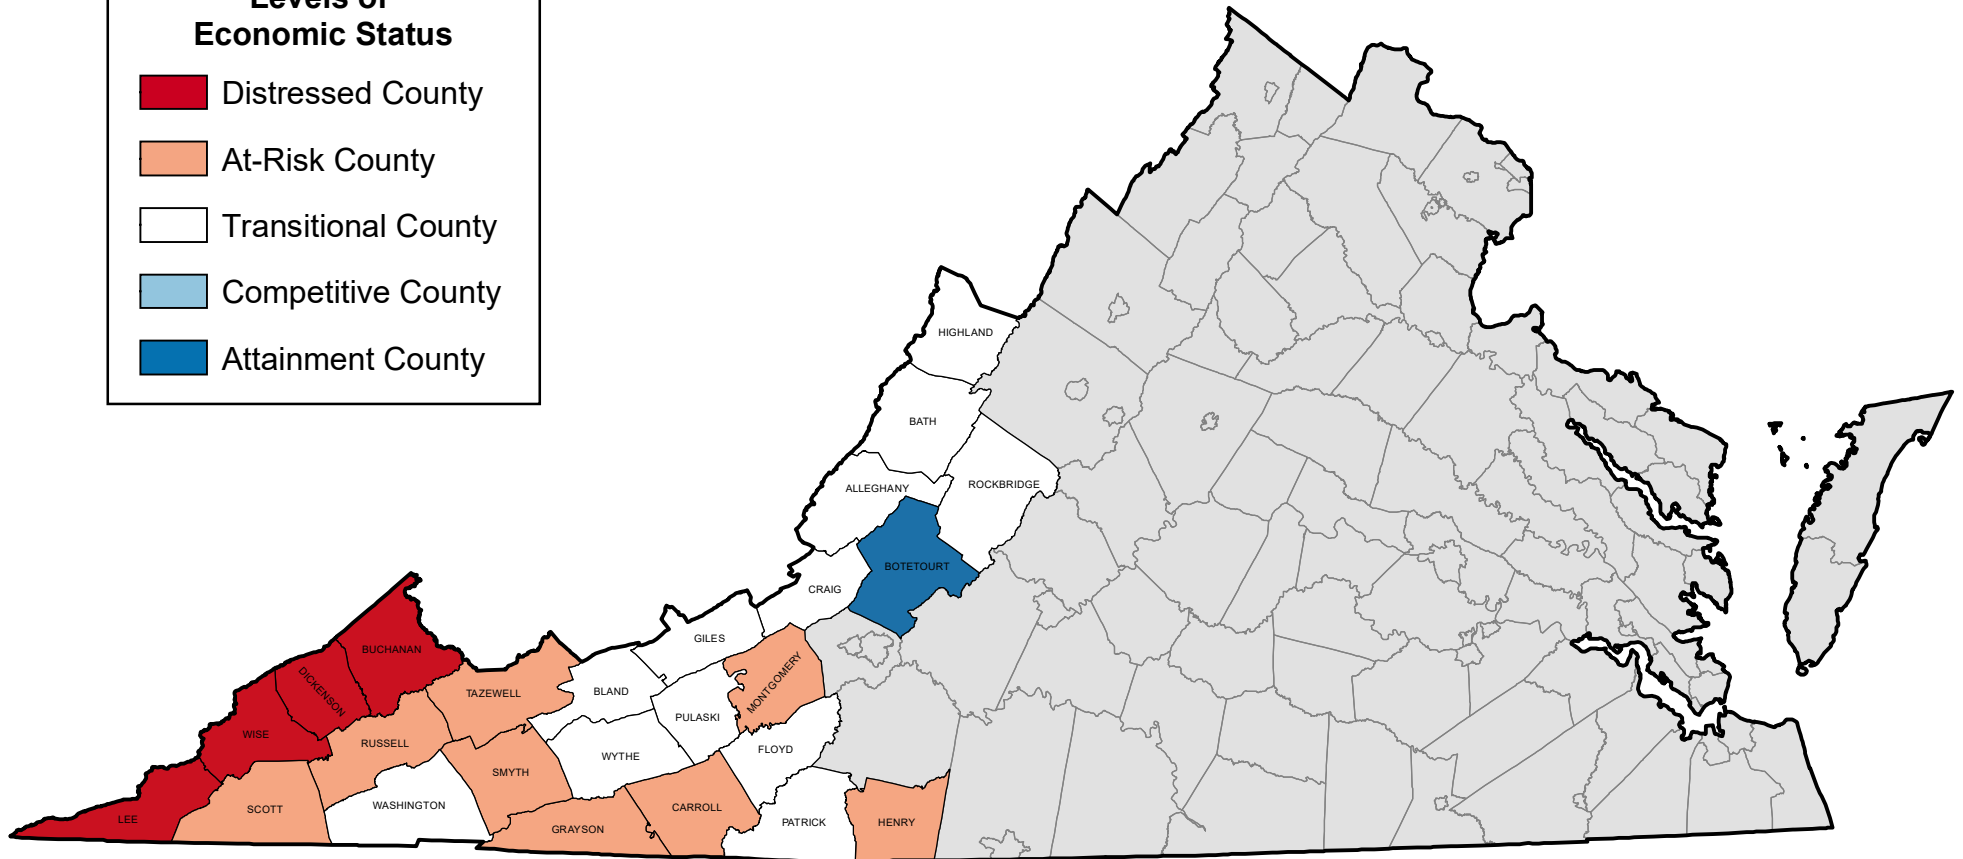

County Economic Status in Appalachian Virginia, Fiscal Year 2024

Levels of Economic Status

-  Distressed County
-  At-Risk County
-  Transitional County
-  Competitive County
-  Attainment County

0 25 50
Miles